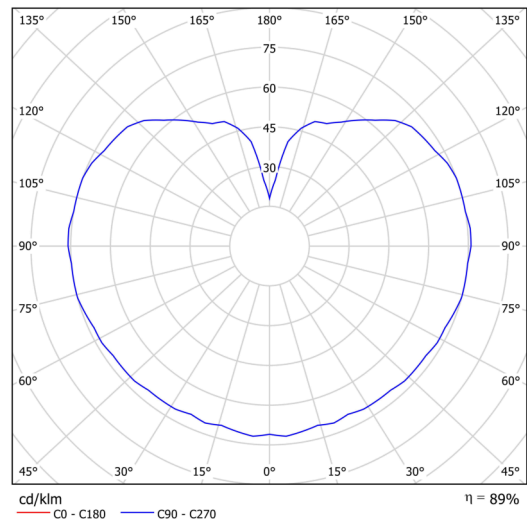

ADRIA P1A

Product code: ADR40146

Type: Z11/090/L40 C*

Short description of the luminaire: Black colour | pendant E27 light ON/OFF | TRIPLEX OPAL hand blown glass shade | rod pendant 40 cm |

Technical data

Types of luminaires	Classic on/off
Mounting type	Suspended - rod
Base material	steel
Shade material	three-layer glass TRIPLEX OPAL
Base color	black Ral9005
Shade color	white
Holding the shade	steel holder
Mounting location	ceiling
Width	106 mm
Length	106 mm
Height	106 mm
Diameter	ø 106 mm
Suspension length	400 mm
mounting holes (diameter)	none
Impact strength	IK01
Operating temperature	from -20°C to +30°C

Electrical data

Power consumption	5 W
Ingress Protection	IP40
Socket	E27
terminal block	none

Luminous data

Blue light hazard	Risk group 0

Eulum data for calculation programs are available at www.osmont.cz.