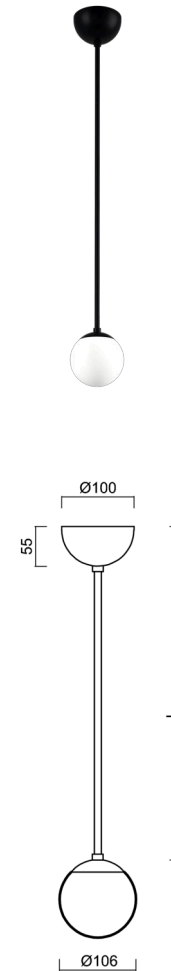

ADRIA P1A

Product code: ADR40146

Type: Z11/090/L40 C*

Short description of the luminaire: Black colour | pendant E27 light ON/OFF | TRIPLEX OPAL hand blown glass shade | rod pendant 40 cm |

Technical data

Types of luminaires	Classic on/off
Mounting type	Suspended - rod
Base material	steel
Shade material	three-layer glass TRIPLEX OPAL
Base color	black Ral9005
Shade color	white
Holding the shade	steel holder
Mounting location	ceiling
Width	106 mm
Length	106 mm
Height	106 mm
Diameter	ø 106 mm
Suspension length	400 mm
mounting holes (diameter)	none
Impact strength	IK01
Operating temperature	from -20°C to +30°C

Electrical data

Power consumption	5 W
Ingress Protection	IP40
Socket	E27
terminal block	none

Luminous data

Blue light hazard	Risk group 0

Eulum data for calculation programs are available at www.osmont.cz.