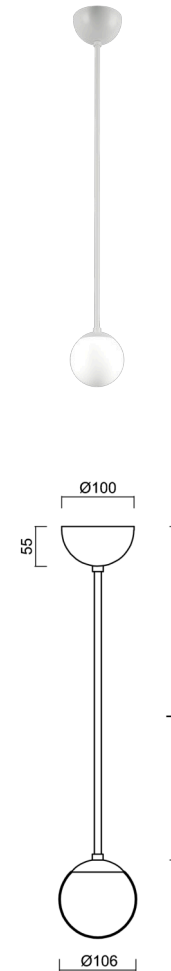

ADRIA P1A

Product code: ADR40144

Type: Z11/090/L100 B*

Short description of the luminaire: White colour | pendant E27 light ON/OFF | TRIPLEX OPAL hand blown glass shade| rod pendant 100 cm |

Technical data

Types of luminaires	Classic on/off
Mounting type	Suspended - rod
Base material	steel
Shade material	three-layer glass TRIPLEX OPAL
Base color	white Ral9003
Shade color	white
Holding the shade	steel holder
Mounting location	ceiling
Width	106 mm
Length	106 mm
Height	106 mm
Diameter	ø 106 mm
Suspension length	1000 mm
mounting holes (diameter)	none
Impact strength	IK01
Operating temperature	from -20°C to +30°C

Electrical data

Power consumption	5 W
Ingress Protection	IP40
Socket	E27
terminal block	none

Luminous data

Blue light hazard	Risk group 0

Eulum data for calculation programs are available at www.osmont.cz.