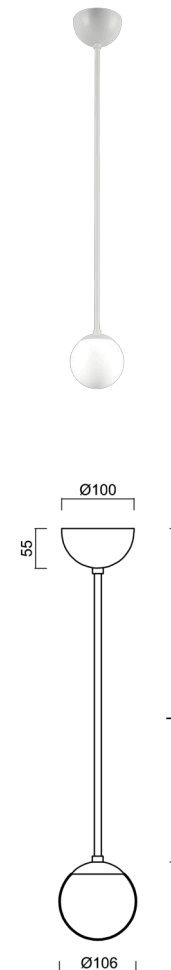

ADRIA P1A

Product code: ADR40142

Type: Z11/090/L60 B*

Short description of the luminaire: White colour | pendant E27 light ON/OFF | TRIPLEX OPAL hand blown glass shade| rod pendant 60 cm |

Technical data

Types of luminaires	Classic on/off
Mounting type	Suspended - rod
Base material	steel
Shade material	three-layer glass TRIPLEX OPAL
Base color	white Ral9003
Shade color	white
Holding the shade	steel holder
Mounting location	ceiling
Width	106 mm
Length	106 mm
Height	106 mm
Diameter	ø 106 mm
Suspension length	600 mm
mounting holes (diameter)	none
Impact strength	IK01
Operating temperature	from -20°C to +30°C

Electrical data

Power consumption	5 W
Ingress Protection	IP40
Socket	E27
terminal block	none

Luminous data

Blue light hazard	Risk group 0

Eulum data for calculation programs are available at www.osmont.cz.