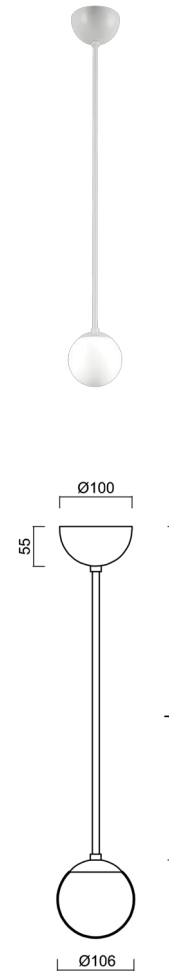

ADRIA P1A

Z11/090/L40 B*

WWW.OSMONT.CZ

ADRIA P1A

Product code: ADR40141

Type: Z11/090/L40 B*

Short description of the luminaire: White colour | pendant E27 light ON/OFF | TRIPLEX OPAL hand blown glass shade | rod pendant 40 cm |

Technical data

Types of luminaires	Classic on/off
Mounting type	Suspended - rod
Base material	steel
Shade material	three-layer glass TRIPLEX OPAL
Base color	white Ral9003
Shade color	white
Holding the shade	steel holder
Mounting location	ceiling
Width	106 mm
Length	106 mm
Height	106 mm
Diameter	∅ 106 mm
Suspension length	400 mm
mounting holes (diameter)	none
Impact strength	IK01
Operating temperature	from -20°C to +30°C

Electrical data

Power consumption	5 W
Ingress Protection	IP40
Socket	E27
terminal block	none

Luminous data

Blue light hazard	Risk group 0
-------------------	--------------

Eulum data for calculation programs are available at www.osmont.cz.

TECHNICAL SHEET

Logistical data

EAN	8591728195373
Warranty*	60 months

**The warranty for the batteries is valid for 36 months from the date of purchase.*

Additional assortment:

Lampshade

Product code	Name	Color	Picture	Drawing
20145	090			