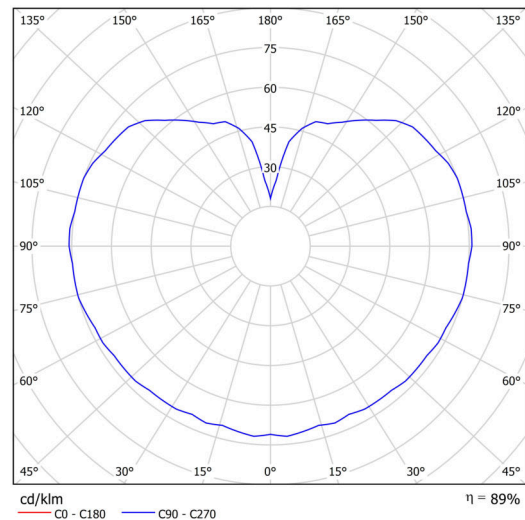

ADRIA P1

Product code: ADR70963

Type: LED-5L05E500Z11/092/a4 NB DALI 4K#

Short description of the luminaire: Stainless brushed pendant LED light DALI with TRIPLEX OPAL glass shade

Technical

Types of luminaires	Dimmable
Mounting type	Suspended - rod
Base material	stainless steel steel
Shade material	three-layer glass TRIPLEX OPAL
Base color	brushed stainless steel
Shade color	white
Holding the shade	steel holder
Mounting location	ceiling
Width	200 mm
Length	200 mm
Height	200 mm
Diameter	ø 200 mm
Hinge length	800 mm
mounting holes (diameter)	none
Installation wire (diameter)	none
Energy Class	D
Impact strength	IK01
Operating temperature	from -20°C to +30°C

Electric

Power consumption	8 W
Ingress Protection	IP40
Socket	LED modul
terminal block	none
Automatic circuit breaker type B16A	45 pcs
Automatic circuit breaker type C16A	70 pcs

Luminous

Lum. flux of luminaire	1130 lm
Lum. flux of light source	1280 lm
Luminaire efficacy	141 lm/W
Temperature	4000 K
Rated life time LED L80/B10	100000 hours
CRI	Ra80
MacAdam	3
Blue light hazard	Risk group 0

Eulum data for calculation programs are available at www.osmont.cz.