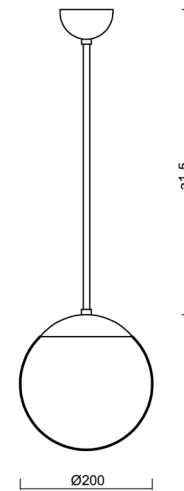

ADRIA P1

LED-5L05E500Z11/092/a4 NB DALI 4K#

WWW.OSMONT.CZ

ADRIA P1

Product code: ADR70963

Type: LED-5L05E500Z11/092/a4 NB DALI 4K#

Short description of the luminaire: Stainless brushed pendant LED light DALI with TRIPLEX OPAL glass shade

Technical

Types of luminaires	Dimmable
Mounting type	Suspended - rod
Base material	stainless steel steel
Shade material	three-layer glass TRIPLEX OPAL
Base color	brushed stainless steel
Shade color	white
Holding the shade	steel holder
Mounting location	ceiling
Width	200 mm
Length	200 mm
Height	200 mm
Diameter	ø 200 mm
Hinge length	800 mm
mounting holes (diameter)	none
Installation wire (diameter)	none
Energy Class	D
Impact strength	IK01
Operating temperature	from -20°C to +30°C

Eulum data for calculation programs are available at www.osmont.cz.

Logistic

EAN	8591728061623
Weight NTTO	1.75 Kg
Weight BTTO	2.35 Kg
Number of cartons	2 pcs
Package volume	0.02 m ³
Package 1 width	0.21 m
Package 1 length	0.21 m
Package 1 height	0.205 m
Warranty*	60 months