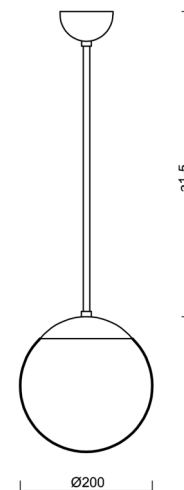

ADRIA P1

Product code: ADR70957

Type: LED-5L05E500Z11/092/a3 NL DALI 4K#

Short description of the luminaire: Stainless polished pendant LED light DALI with TRIPLEX OPAL glass shade

Technical

Types of luminaires	Dimmable
Mounting type	Suspended - rod
Base material	stainless steel steel
Shade material	three-layer glass TRIPLEX OPAL
Base color	polished stainless steel
Shade color	white
Holding the shade	steel holder
Mounting location	ceiling
Width	200 mm
Length	200 mm
Height	200 mm
Diameter	ø 200 mm
Hinge length	600 mm
mounting holes (diameter)	none
Installation wire (diameter)	none
Energy Class	D
Impact strength	IK01
Operating temperature	from -20°C to +30°C

Electric

Power consumption	8 W
Ingress Protection	IP40
Socket	LED modul
terminal block	none
Automatic circuit breaker type B16A	45 pcs
Automatic circuit breaker type C16A	70 pcs

Luminous

Lum. flux of luminaire	1130 lm
Lum. flux of light source	1280 lm
Luminaire efficacy	141 lm/W
Temperature	4000 K
Rated life time LED L80/B10	100000 hours
CRI	Ra80
MacAdam	3
Blue light hazard	Risk group 0

Eulum data for calculation programs are available at www.osmont.cz.