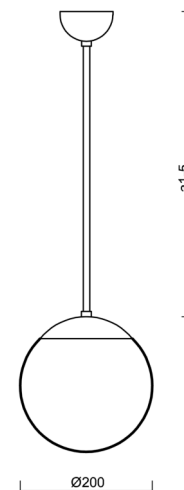

ADRIA P1

LED-5L05E500Z11/092/a5 MS 4K#

WWW.OSMONT.CZ

ADRIA P1

Product code: ADR60524

Type: LED-5L05E500Z11/092/a5 MS 4K#

Short description of the luminaire: Brass pendant LED light ON/OFF with TRIPLEX OPAL glass shade.

Technical

Types of luminaires	Classic on/off
Mounting type	Suspended - rod
Base material	brass
Shade material	three-layer glass TRIPLEX OPAL
Base color	polished brass
Shade color	white
Holding the shade	steel holder
Mounting location	ceiling
Width	200 mm
Length	200 mm
Height	200 mm
Diameter	ø 200 mm
Hinge length	1000 mm
mounting holes (diameter)	none
Installation wire (diameter)	none
Energy Class	D
Impact strength	IK01
Operating temperature	from -20°C to +30°C

Eulum data for calculation programs are available at www.osmont.cz.

Logistic

EAN	8591728052034
Weight NTTO	1.8 Kg
Weight BTTO	2.4 Kg
Number of cartons	2 pcs
Package volume	0.02 m ³
Package 1 width	0.21 m
Package 1 length	0.21 m
Package 1 height	0.205 m
Warranty*	60 months