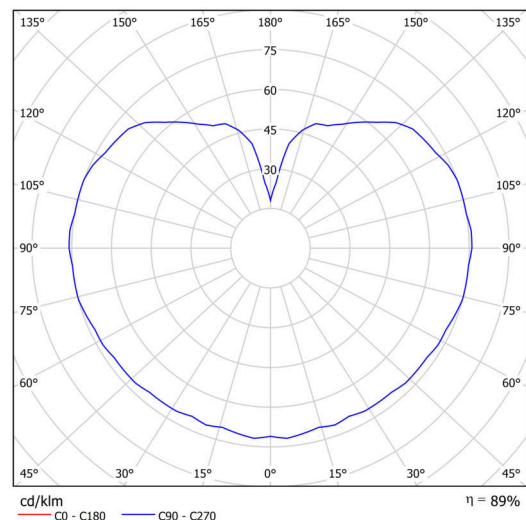

Luminous

Lum. flux of luminaire	1080 lm
Lum. flux of light source	1230 lm
Luminaire efficacy	135 lm/W
Temperature	3000 K
Rated life time LED L80/B10	100000 hours
CRI	Ra80
MacAdam	3
Blue light hazard	Risk group 0