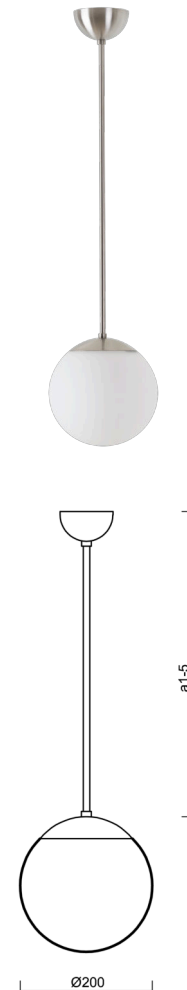

ADRIA P1

LED-5L05E500Z11/092/a1 NB 3K#

WWW.OSMONT.CZ

ADRIA P1

Product code: ADR60030

Type: LED-5L05E500Z11/092/a1 NB 3K#

Short description of the luminaire: Stainless steel brushed | pendant LED light ON/OFF | TRIPLEX OPAL hand blown glass shade | rod pendant 20 cm |

Technical

Types of luminaires	Classic on/off
Mounting type	Suspended - rod
Base material	stainless steel steel
Shade material	three-layer glass TRIPLEX OPAL
Base color	brushed stainless steel
Shade color	white
Holding the shade	steel holder
Mounting location	ceiling
Width	200 mm
Length	200 mm
Height	200 mm
Diameter	ø 200 mm
Hinge length	200 mm
mounting holes (diameter)	none
Cable entrance	none
Energy Class	D
Impact strength	IK01
Operating temperature	from -20°C to +30°C

Electric

Power consumption	8 W
Ingress Protection	IP40
Socket	LED modul
terminal block	none
Automatic circuit breaker type B10A	50 pcs
Automatic circuit breaker type B16A	78 pcs
Automatic circuit breaker type C10A	84 pcs
Automatic circuit breaker type C16A	130 pcs