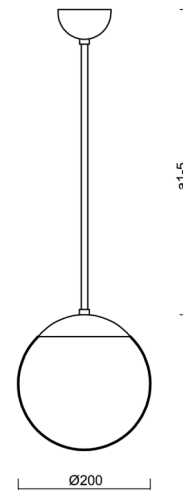

ADRIA P1

Z11/092/a1 C*

WWW.OSMONT.CZ

ADRIA P1

Product code: ADR52916

Type: Z11/092/a1 C*

Short description of the luminaire: Black pendant E27 light ON/OFF with TRIPLEX OPAL glass shade.

Technical

Types of luminaires	Classic on/off
Mounting type	Suspended - rod
Base material	steel
Shade material	three-layer glass TRIPLEX OPAL
Base color	black Ral9005
Shade color	white
Holding the shade	steel holder
Mounting location	ceiling
Width	200 mm
Length	200 mm
Height	200 mm
Diameter	Ø 200 mm
Hinge length	200 mm
mounting holes (diameter)	none
Installation wire (diameter)	none
Impact strength	IK01
Operating temperature	from -20°C to +30°C

TECHNICAL SHEET

Logistic

EAN	8591728529161
Weight NTTO	1.3 Kg
Weight BTTO	1.9 Kg
Number of cartons	2 pcs
Package volume	0.02 m ³
Package 1 width	0.21 m
Package 1 length	0.21 m
Package 1 height	0.205 m
Warranty*	60 months