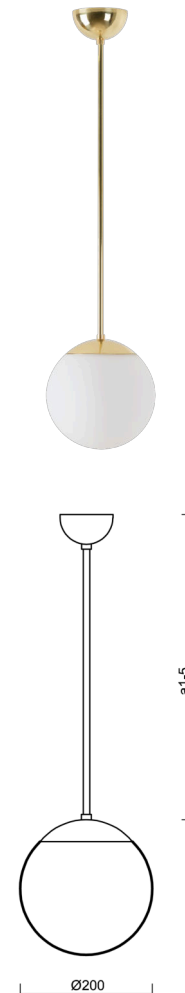

ADRIA P1

Z11/092/a2 MS*

WWW.OSMONT.CZ

ADRIA P1

Product code: ADR42128

Type: Z11/092/a2 MS*

Short description of the luminaire: Brass pendant E27 light ON/OFF with TRIPLEX OPAL glass shade.

Technical

Types of luminaires	Classic on/off
Mounting type	Suspended - rod
Base material	brass
Shade material	three-layer glass TRIPLEX OPAL
Base color	polished brass
Shade color	white
Holding the shade	steel holder
Mounting location	ceiling
Width	200 mm
Length	200 mm
Height	200 mm
Diameter	ø 200 mm
Hinge length	400 mm
mounting holes (diameter)	none
Installation wire (diameter)	none
Impact strength	IK01

Electric

Power consumption	25 W
Ingress Protection	IP40
Socket	E27
terminal block	none

Luminous

Blue light hazard	Risk group 0
-------------------	--------------

Eulum data for calculation programs are available at www.osmont.cz.