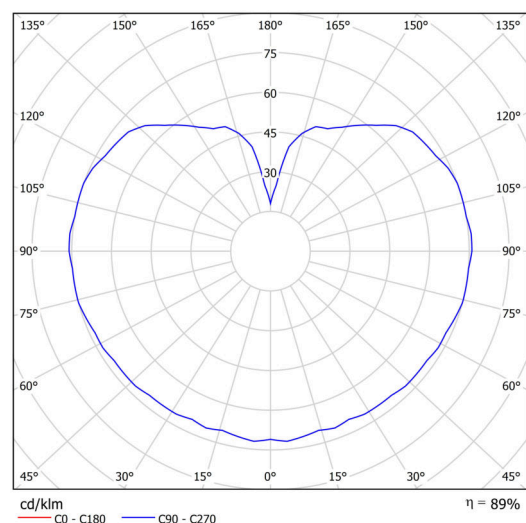

Types of luminaires	Classic on/off
Mounting type	Suspended - rod
Base material	brass
Shade material	three-layer glass TRIPLEX OPAL
Base color	polished brass
Shade color	white
Holding the shade	steel holder
Mounting location	ceiling
Width	200 mm
Length	200 mm
Height	200 mm
Diameter	ø 200 mm
Hinge length	400 mm
mounting holes (diameter)	none
Installation wire (diameter)	none
Impact strength	IK01

Electric

Power consumption	25 W
Ingress Protection	IP40
Socket	E27
terminal block	none

Luminous

Blue light hazard	Risk group 0
-------------------	--------------

Eulum data for calculation programs are available at www.osmont.cz.