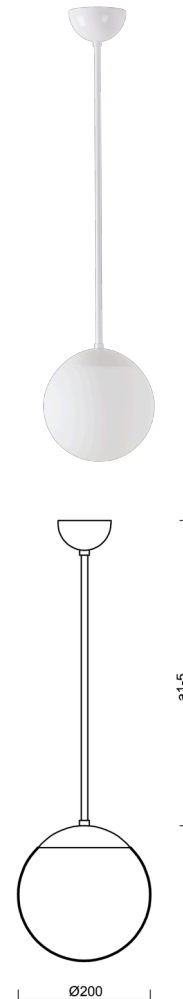

ADRIA P1

Z11/092/a5 B*

WWW.OSMONT.CZ

ADRIA P1

Product code: ADR42121

Type: Z11/092/a5 B*

Short description of the luminaire: White pendant E27 light ON/OFF with TRIPLEX OPAL glass shade.

Technical

Types of luminaires	Classic on/off
Mounting type	Suspended - rod
Base material	steel
Shade material	three-layer glass TRIPLEX OPAL
Base color	white Ral9003
Shade color	white
Holding the shade	steel holder
Mounting location	ceiling
Width	200 mm
Length	200 mm
Height	200 mm
Diameter	ø 200 mm
Hinge length	1000 mm
mounting holes (diameter)	none
Installation wire (diameter)	none
Impact strength	IK01

Electric

Power consumption	25 W
Ingress Protection	IP40
Socket	E27
terminal block	none

Luminous

Blue light hazard	Risk group 0
-------------------	--------------

Eulum data for calculation programs are available at www.osmont.cz.