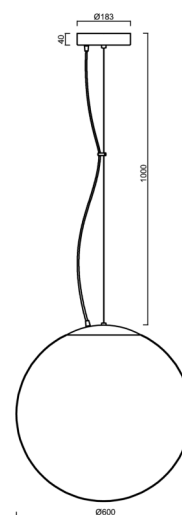

ADRIA L5 HP

LED-5L08E1050ZL11/099/L100 NB DALI 4K##

WWW.OSMONT.CZ

ADRIA L5 HP

Product code: ADR62708

Type: LED-5L08E1050ZL11/099/L100 NB DALI 4K##

Short description of the luminaire: Stainless steel brushed | pendant high-power LED light DALI | TRIPLEX OPAL hand blown glass shade| steel wire pendant (with supply cable) 100 cm |

Technical

Types of luminaires	Dimmable
Mounting type	Suspended - wire
Base material	stainless steel steel
Shade material	three-layer glass TRIPLEX OPAL
Base color	brushed stainless steel
Shade color	white
Holding the shade	steel holder
Mounting location	ceiling
Width	600 mm
Length	600 mm
Height	600 mm
Diameter	Ø 600 mm
Hinge length	1000 mm
mounting holes (diameter)	3xØ5mm
Cable entrance	2xØ16mm
Energy Class	D
Impact strength	IK01
Operating temperature	from -20°C to +30°C

Eulum data for calculation programs are available at

Logistic

EAN	8591728060039
Weight NTTO	7 Kg
Weight BTTO	9.41 Kg
Number of cartons	2 pcs
Package volume	0.256 m ³
Package 1 width	0.62 m
Package 1 length	0.62 m
Package 1 height	0.63 m
Warranty*	60 months

*The warranty for the batteries is valid for 12 months from the date of purchase.

Installation dimensions:

Additional assortment:

Lampshade

Product code	Name	Color	Description	Picture	Drawing
20076	099	white	příslušenství	