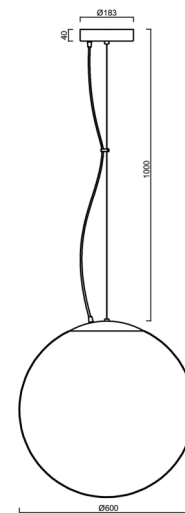

ADRIA L5 HP

LED-5L08E1050ZL11/099/L100 C 3K##

WWW.OSMONT.CZ

ADRIA L5 HP

Product code: ADR62194

Type: LED-5L08E1050ZL11/099/L100 C 3K##

Short description of the luminaire: Black colour | pendant high-power LED light ON/OFF | TRIPLEX OPAL hand blown glass shade | steel wire pendant (with supply cable) 100 cm |

Technical

Types of luminaires	Classic on/off
Mounting type	Suspended - wire
Base material	steel
Shade material	three-layer glass TRIPLEX OPAL
Base color	black Ral9005
Shade color	white
Holding the shade	steel holder
Mounting location	ceiling
Width	600 mm
Length	600 mm
Height	600 mm
Diameter	Ø 600 mm
Hinge length	1000 mm
mounting holes (diameter)	3xØ5mm
Cable entrance	2xØ16mm
Energy Class	D
Impact strength	IK01
Operating temperature	from -20°C to +30°C

Eulum data for calculation programs are available at

Logistic

EAN	8591728057862
Weight NTTO	7 Kg
Weight BTTO	9.41 Kg
Number of cartons	2 pcs
Package volume	0.256 m ³
Package 1 width	0.62 m
Package 1 length	0.62 m
Package 1 height	0.63 m
Warranty*	60 months