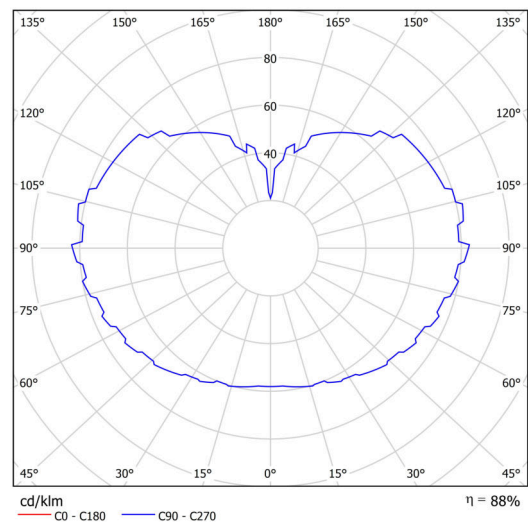

Technical

Types of luminaires	Classic on/off
Mounting type	Suspended - wire
Base material	steel
Shade material	three-layer glass TRIPLEX OPAL
Base color	black Ral9005
Shade color	white
Holding the shade	steel holder
Mounting location	ceiling
Width	600 mm
Length	600 mm
Height	600 mm
Diameter	Ø 600 mm
Hinge length	1000 mm
mounting holes (diameter)	3xØ5mm
Cable entrance	2xØ16mm
Energy Class	D
Impact strength	IK01
Operating temperature	from -20°C to +30°C

Luminous

Lum. flux of luminaire	8890 lm
Lum. flux of light source	10100 lm
Luminaire efficacy	136 lm/W
Temperature	3000 K
Rated life time LED L80/B10	100000 hours
CRI	Ra80
MacAdam	3
Blue light hazard	Risk group 0