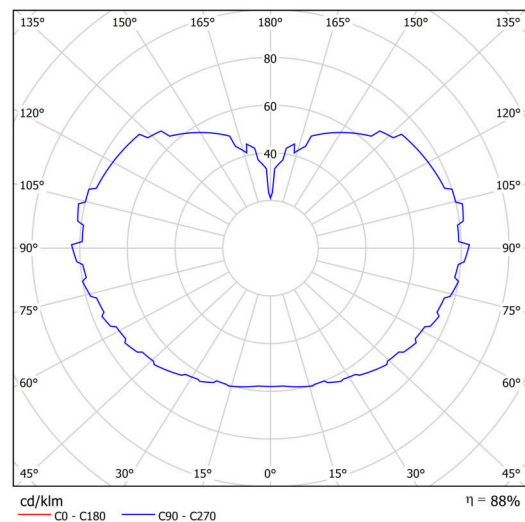

Luminous

Lum. flux of luminaire	6810 lm
Lum. flux of light source	7740 lm
Luminaire efficacy	141 lm/W
Temperature	3000 K
Rated life time LED L80/B10	100000 hours
CRI	Ra80
MacAdam	3
Blue light hazard	Risk group 0

Eulum data for calculation programs are available at www.osmont.cz.