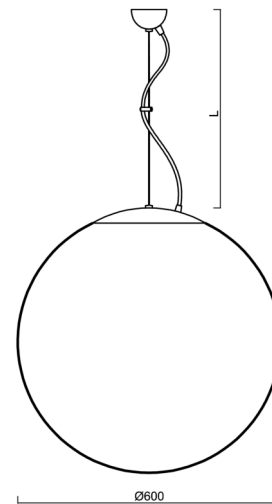

ADRIA L5

LED-5L07E1050ZL11/099/L100 C 3K##

WWW.OSMONT.CZ

ADRIA L5

Product code: ADR61336

Type: LED-5L07E1050ZL11/099/L100 C 3K##

Short description of the luminaire: Black pendant LED light ON/OFF with TRIPLEX OPAL glass shade.

Technical

Types of luminaires	Classic on/off
Mounting type	Suspended - wire
Base material	steel
Shade material	three-layer glass TRIPLEX OPAL
Base color	black Ral9005
Shade color	white
Holding the shade	steel holder
Mounting location	ceiling
Width	600 mm
Length	600 mm
Height	600 mm
Diameter	ø 600 mm
Hinge length	1000 mm
mounting holes (diameter)	none
Installation wire (diameter)	none
Energy Class	D
Impact strength	IK01
Operating temperature	from -20°C to +30°C