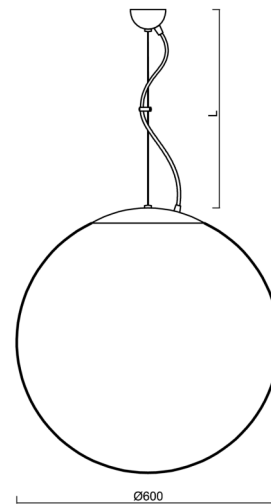

ADRIA L5

Product code: ADR60824

Type: LED-5L07E1050ZL11/099/L100 NB 4K##

Short description of the luminaire: Stainless brushed pendant LED light ON/OFF with TRIPLEX OPAL glass shade.

Technical

Types of luminaires	Classic on/off
Mounting type	Suspended - wire
Base material	stainless steel steel
Shade material	three-layer glass TRIPLEX OPAL
Base color	brushed stainless steel
Shade color	white
Holding the shade	steel holder
Mounting location	ceiling
Width	600 mm
Length	600 mm
Height	600 mm
Diameter	ø 600 mm
Hinge length	1000 mm
mounting holes (diameter)	none
Installation wire (diameter)	none
Energy Class	D
Impact strength	IK01
Operating temperature	from -20°C to +30°C

Electric

Power consumption	48 W
Ingress Protection	IP40
Socket	LED modul
terminal block	none

Luminous

Lum. flux of luminaire	7100 lm
Lum. flux of light source	8070 lm
Luminaire efficacy	147 lm/W
Temperature	4000 K
Rated life time LED L80/B10	100000 hours
CRI	Ra80
MacAdam	3
Blue light hazard	Risk group 0

Eulum data for calculation programs are available at www.osmont.cz.