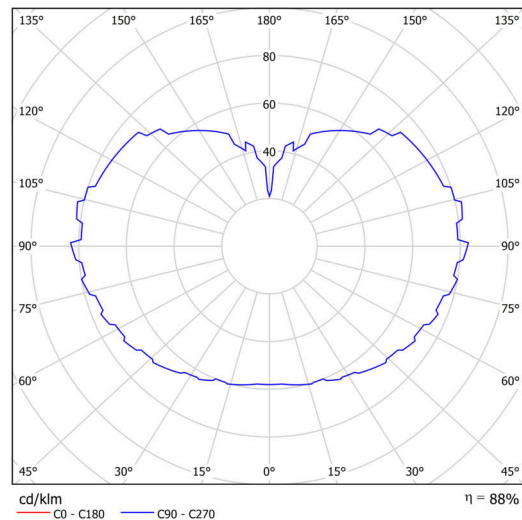

ADRIA L5

Product code: ADR60824

Type: LED-5L07E1050ZL11/099/L100 NB 4K##

Short description of the luminaire: Stainless brushed pendant LED light ON/OFF with TRIPLEX OPAL glass shade.

Technical

Types of luminaires	Classic on/off
Mounting type	Suspended - wire
Base material	stainless steel steel
Shade material	three-layer glass TRIPLEX OPAL
Base color	brushed stainless steel
Shade color	white
Holding the shade	steel holder
Mounting location	ceiling
Width	600 mm
Length	600 mm
Height	600 mm
Diameter	ø 600 mm
Hinge length	1000 mm
mounting holes (diameter)	none
Installation wire (diameter)	none
Energy Class	D
Impact strength	IK01
Operating temperature	from -20°C to +30°C

Electric

Power consumption	48 W
Ingress Protection	IP40
Socket	LED modul
terminal block	none

Luminous

Lum. flux of luminaire	7100 lm
Lum. flux of light source	8070 lm
Luminaire efficacy	147 lm/W
Temperature	4000 K
Rated life time LED L80/B10	100000 hours
CRI	Ra80
MacAdam	3
Blue light hazard	Risk group 0

Eulum data for calculation programs are available at www.osmont.cz.