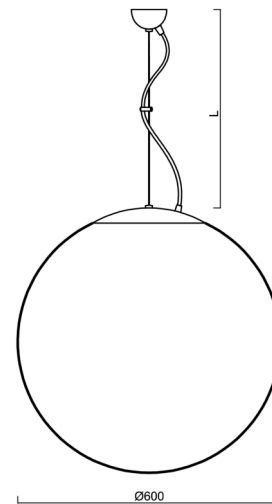

ADRIA L5

LED-5L07E1050ZL11/099/L100 NL 4K##

WWW.OSMONT.CZ

ADRIA L5

Product code: ADR60820

Type: LED-5L07E1050ZL11/099/L100 NL 4K##

Short description of the luminaire: Stainless polished pendant LED light ON/OFF with TRIPLEX OPAL glass shade.

Technical

Types of luminaires	Classic on/off
Mounting type	Suspended - wire
Base material	stainless steel steel
Shade material	three-layer glass TRIPLEX OPAL
Base color	polished stainless steel
Shade color	white
Holding the shade	steel holder
Mounting location	ceiling
Width	600 mm
Length	600 mm
Height	600 mm
Diameter	ø 600 mm
Hinge length	1000 mm
mounting holes (diameter)	none
Installation wire (diameter)	none
Energy Class	D
Impact strength	IK01
Operating temperature	from -20°C to +30°C