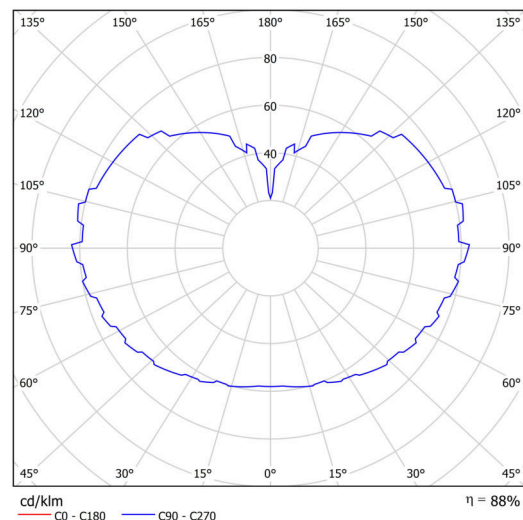

Technical

Types of luminaires	Dimmable
Mounting type	Suspended - wire
Base material	steel
Shade material	three-layer glass TRIPLEX OPAL
Base color	white Ral9003
Shade color	white
Holding the shade	steel holder
Mounting location	ceiling
Width	600 mm
Length	600 mm
Height	600 mm
Diameter	ø 600 mm
Hinge length	1000 mm
mounting holes (diameter)	none
Installation wire (diameter)	none
Energy Class	D
Impact strength	IK01
Operating temperature	from -20°C to +30°C

Luminous

Lum. flux of luminaire	7100 lm
Lum. flux of light source	8070 lm
Luminaire efficacy	147 lm/W
Temperature	4000 K
Rated life time LED L80/B10	100000 hours
CRI	Ra80
MacAdam	3
Blue light hazard	Risk group 0