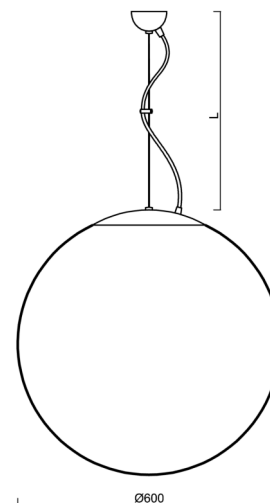

ADRIA L5

Product code: ADR60814

Type: LED-5L07E1050ZL11/099/L100 B DALI 4K##

Short description of the luminaire: White pendant LED light DALI with TRIPLEX OPAL glass shade.

Technical

Types of luminaires	Dimmable
Mounting type	Suspended - wire
Base material	steel
Shade material	three-layer glass TRIPLEX OPAL
Base color	white Ral9003
Shade color	white
Holding the shade	steel holder
Mounting location	ceiling
Width	600 mm
Length	600 mm
Height	600 mm
Diameter	ø 600 mm
Hinge length	1000 mm
mounting holes (diameter)	none
Installation wire (diameter)	none
Energy Class	D
Impact strength	IK01
Operating temperature	from -20°C to +30°C

Electric

Power consumption	48 W
Ingress Protection	IP40
Socket	LED modul
terminal block	none
Automatic circuit breaker type B10A	14 pcs
Automatic circuit breaker type B16A	23 pcs
Automatic circuit breaker type C10A	23 pcs
Automatic circuit breaker type C16A	38 pcs

Luminous

Lum. flux of luminaire	7100 lm
Lum. flux of light source	8070 lm
Luminaire efficacy	147 lm/W
Temperature	4000 K
Rated life time LED L80/B10	100000 hours
CRI	Ra80
MacAdam	3
Blue light hazard	Risk group 0

Eulum data for calculation programs are available at www.osmont.cz.