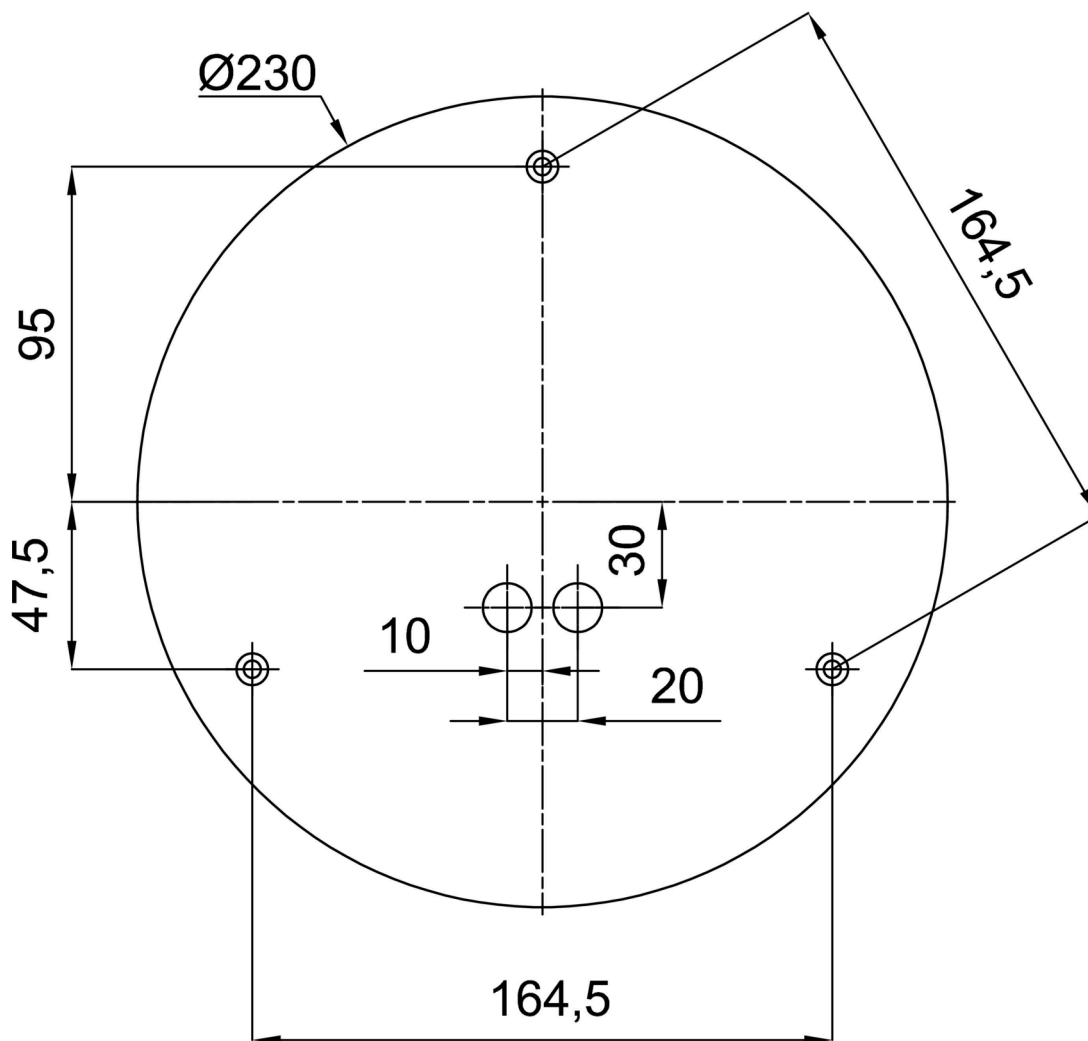

## Technical

|                           |                                |
|---------------------------|--------------------------------|
| Types of luminaires       | Emergency combined             |
| Mounting type             | Suspended - wire               |
| Base material             | stainless steel steel          |
| Shade material            | three-layer glass TRIPLEX OPAL |
| Base color                | polished stainless steel       |
| Shade color               | white                          |
| Holding the shade         | steel holder                   |
| Mounting location         | ceiling                        |
| Width                     | 500 mm                         |
| Length                    | 500 mm                         |
| Height                    | 500 mm                         |
| Diameter                  | ø 500 mm                       |
| Hinge length              | 1000 mm                        |
| mounting holes (diameter) | 3xø5mm                         |
| Cable entrance            | 2xø16mm                        |
| Energy Class              | D                              |
| Impact strength           | IK01                           |
| Operating temperature     | from 0°C to +30°C              |

## Installation dimensions: