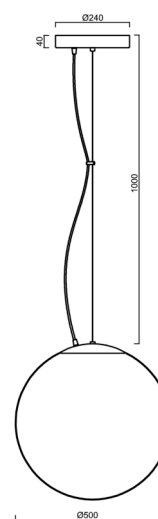

# ADRIA L4 HP

Product code: ADR72601

Type: LED-5L08E950ZL11/098/L100/NK1W NL 4K##

Short description of the luminaire: Stainless steel polished | pendant high-power LED light with emergency backup combined | TRIPLEX OPAL hand blown glass shade | steel wire pendant ( with supply cable) 100 cm |

## Technical

|                           |                                |
|---------------------------|--------------------------------|
| Types of luminaires       | Emergency combined             |
| Mounting type             | Suspended - wire               |
| Base material             | stainless steel steel          |
| Shade material            | three-layer glass TRIPLEX OPAL |
| Base color                | polished stainless steel       |
| Shade color               | white                          |
| Holding the shade         | steel holder                   |
| Mounting location         | ceiling                        |
| Width                     | 500 mm                         |
| Length                    | 500 mm                         |
| Height                    | 500 mm                         |
| Diameter                  | ø 500 mm                       |
| Hinge length              | 1000 mm                        |
| mounting holes (diameter) | 3xø5mm                         |
| Cable entrance            | 2xø16mm                        |
| Energy Class              | D                              |
| Impact strength           | IK01                           |
| Operating temperature     | from 0°C to +30°C              |

## Installation dimensions: