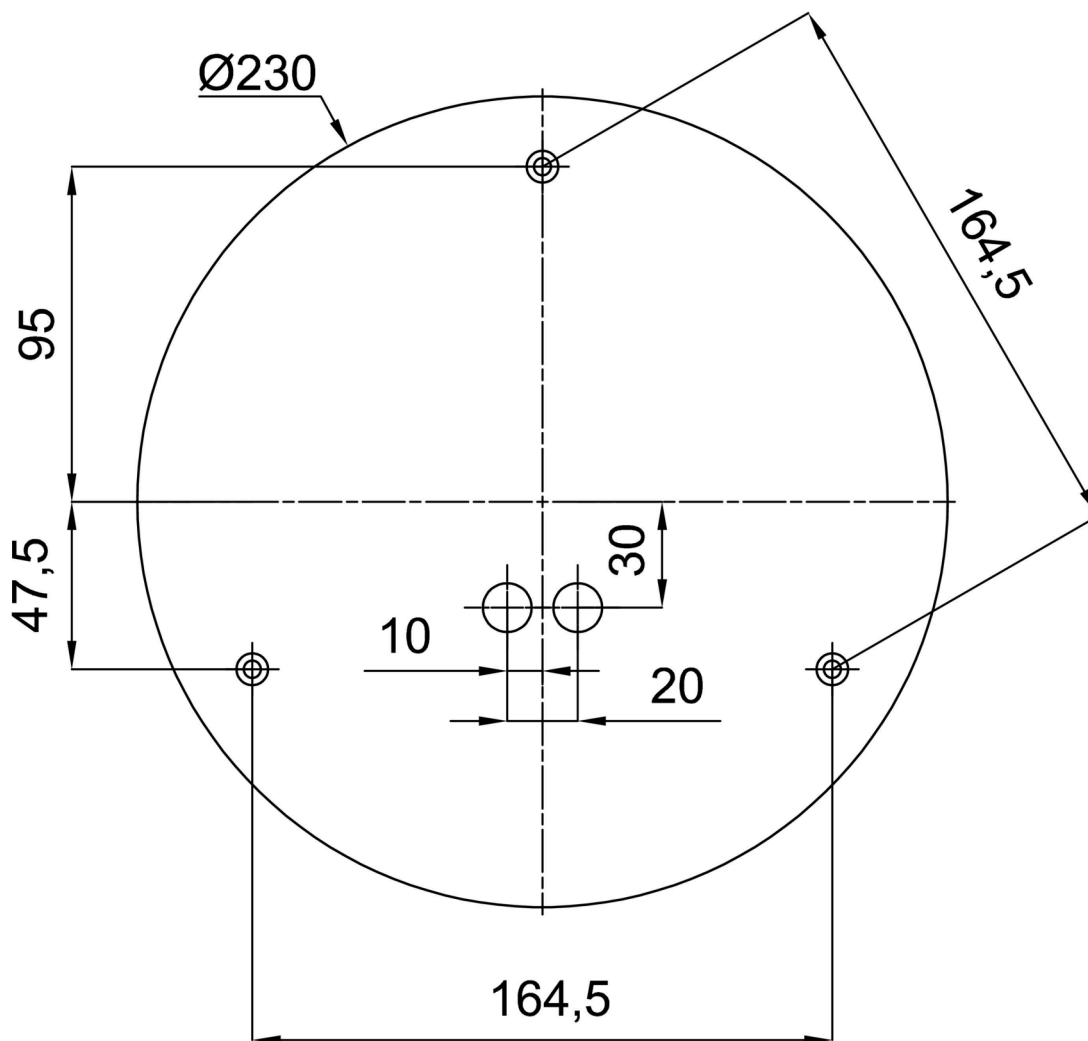

TECHNICAL SHEET

Rated life time LED L80/B10	100000 hours
CRI	Ra80
MacAdam	3
Blue light hazard	Risk group 0

Eulum data for calculation programs are available at www.osmont.cz.

Logistic

EAN	8591728062330
Weight NTTO	5.8 Kg
Weight BTTO	7.32 Kg
Number of cartons	2 pcs
Package volume	0.148 m³
Package 1 width	0.52 m
Package 1 length	0.52 m
Package 1 height	0.53 m
Warranty*	60 months

*The warranty for the batteries is valid for 12 months from the date of purchase.

Installation dimensions: