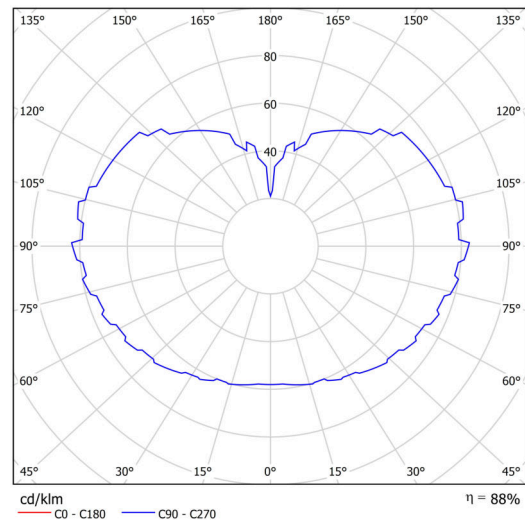

Technical

Types of luminaires	Emergency combined
Mounting type	Suspended - wire
Base material	stainless steel steel
Shade material	three-layer glass TRIPLEX OPAL
Base color	brushed stainless steel
Shade color	white
Holding the shade	steel holder
Mounting location	ceiling
Width	500 mm
Length	500 mm
Height	500 mm
Diameter	ø 500 mm
Hinge length	1000 mm
mounting holes (diameter)	3xø5mm
Cable entrance	2xø16mm
Energy Class	D
Impact strength	IK01
Operating temperature	from 0°C to +30°C

Luminous

Lum. flux of luminaire	8100 lm
Lum. flux of light source	9200 lm
Lum. flux of light source in emergency mode	150 lm
Luminaire efficacy	137 lm/W
Temperature	3000 K

TECHNICAL SHEET

Rated life time LED L80/B10	100000 hours
CRI	Ra80
MacAdam	3
Blue light hazard	Risk group 0