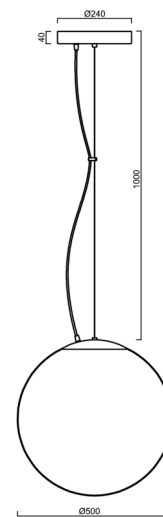

ADRIA L4 HP

LED-5L08E950ZL11/098/L100/NK1W NB 3K##

WWW.OSMONT.CZ

ADRIA L4 HP

Product code: ADR72103

Type: LED-5L08E950ZL11/098/L100/NK1W NB 3K##

Short description of the luminaire: Stainless steel brushed | pendant high-power LED light with emergency backup combined | TRIPLEX OPAL hand blown glass shade| steel wire pendant (with supply cable) 100 cm |

Technical

Types of luminaires	Emergency combined
Mounting type	Suspended - wire
Base material	stainless steel steel
Shade material	three-layer glass TRIPLEX OPAL
Base color	brushed stainless steel
Shade color	white
Holding the shade	steel holder
Mounting location	ceiling
Width	500 mm
Length	500 mm
Height	500 mm
Diameter	ø 500 mm
Hinge length	1000 mm
mounting holes (diameter)	3xø5mm
Cable entrance	2xø16mm
Energy Class	D
Impact strength	IK01
Operating temperature	from 0°C to +30°C