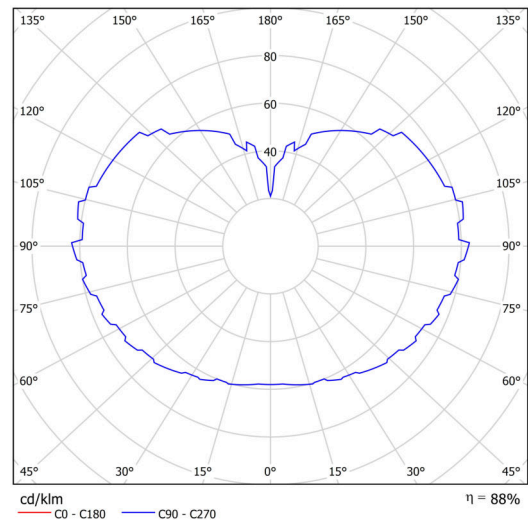

Technical

Types of luminaires	Emergency combined
Mounting type	Suspended - wire
Base material	brass
Shade material	three-layer glass TRIPLEX OPAL
Base color	polished brass
Shade color	white
Holding the shade	steel holder
Mounting location	ceiling
Width	500 mm
Length	500 mm
Height	500 mm
Diameter	∅ 500 mm
Hinge length	1000 mm
mounting holes (diameter)	3x∅5mm
Cable entrance	2x∅16mm
Energy Class	D
Impact strength	IK01
Operating temperature	from 0°C to +30°C

Luminous

Lum. flux of luminaire	8100 lm
Lum. flux of light source	9200 lm
Lum. flux of light source in emergency mode	150 lm
Luminaire efficacy	137 lm/W
Temperature	3000 K

TECHNICAL SHEET

Rated life time LED L80/B10	100000 hours
CRI	Ra80
MacAdam	3
Blue light hazard	Risk group 0