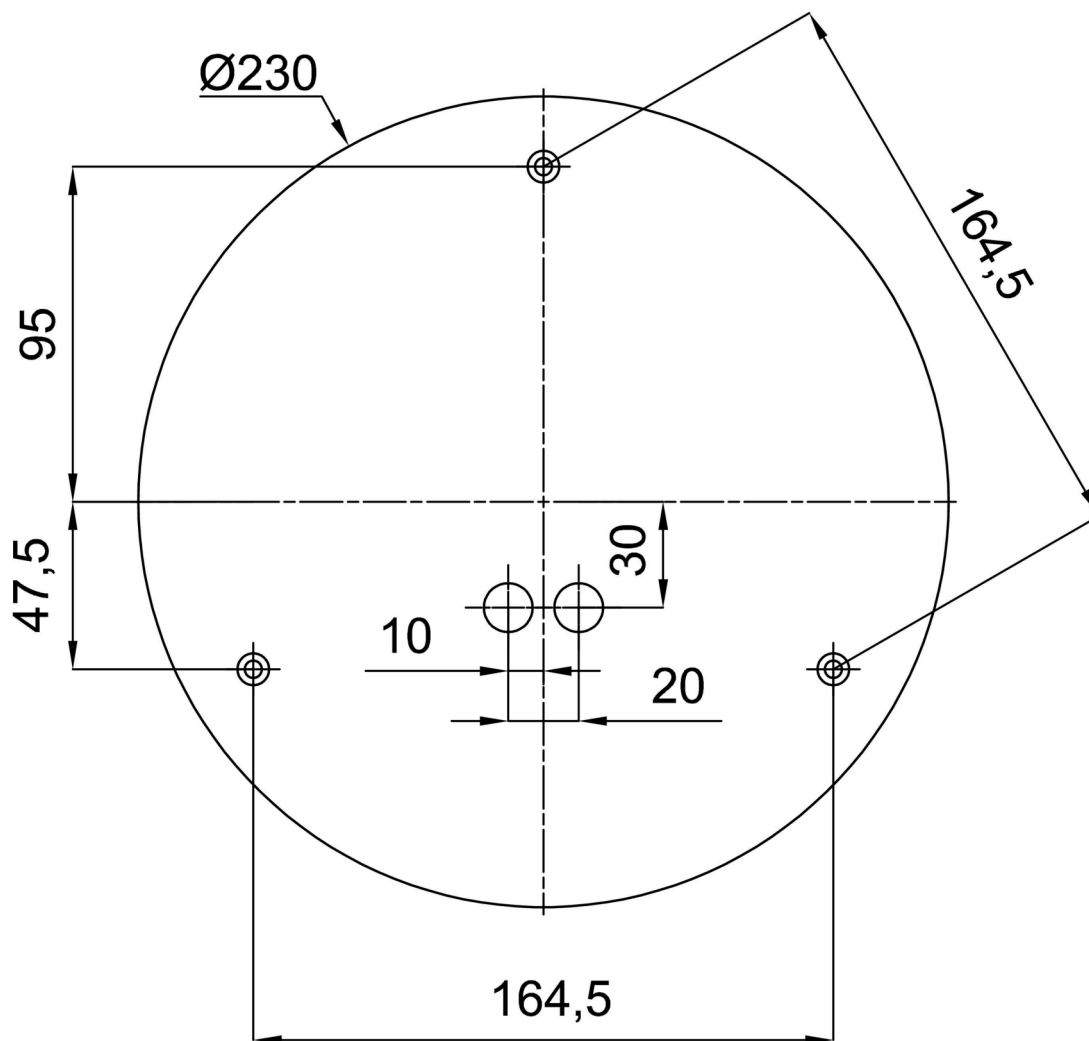

TECHNICAL SHEET

Rated life time LED L80/B10	100000 hours
CRI	Ra80
MacAdam	3
Blue light hazard	Risk group 0

Eulum data for calculation programs are available at www.osmont.cz.

Logistic

EAN	8591728062316
Weight NTTO	5.8 Kg
Weight BTTO	7.32 Kg
Number of cartons	2 pcs
Package volume	0.148 m³
Package 1 width	0.52 m
Package 1 length	0.52 m
Package 1 height	0.53 m
Warranty*	60 months

*The warranty for the batteries is valid for 12 months from the date of purchase.

Installation dimensions: