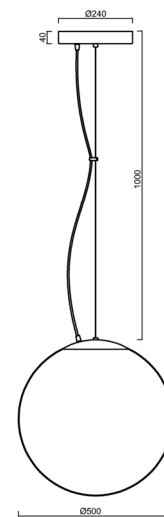

ADRIA L4 HP

LED-5L08E950ZL11/098/L100/NK1W MS 3K##

WWW.OSMONT.CZ

ADRIA L4 HP

Product code: ADR72099

Type: LED-5L08E950ZL11/098/L100/NK1W MS 3K##

Short description of the luminaire: Brass polished | pendant high-power LED light with emergency backup combined | TRIPLEX OPAL hand blown glass shade| steel wire pendant (with supply cable) 100 cm |

Technical

Types of luminaires	Emergency combined
Mounting type	Suspended - wire
Base material	brass
Shade material	three-layer glass TRIPLEX OPAL
Base color	polished brass
Shade color	white
Holding the shade	steel holder
Mounting location	ceiling
Width	500 mm
Length	500 mm
Height	500 mm
Diameter	∅ 500 mm
Hinge length	1000 mm
mounting holes (diameter)	3x∅5mm
Cable entrance	2x∅16mm
Energy Class	D
Impact strength	IK01
Operating temperature	from 0°C to +30°C