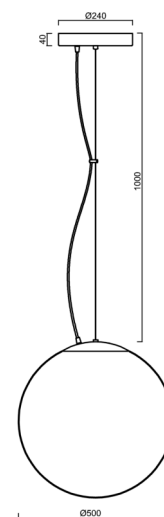

ADRIA L4 HP

LED-5L08E950ZL11/098/L100/NK1W B 3K##

WWW.OSMONT.CZ

ADRIA L4 HP

Product code: ADR72095

Type: LED-5L08E950ZL11/098/L100/NK1W B 3K##

Short description of the luminaire: White colour | pendant high-power LED light with emergency backup combined | TRIPLEX OPAL hand blown glass shade | steel wire pendant (with supply cable) 100 cm |

Technical

Types of luminaires	Emergency combined
Mounting type	Suspended - wire
Base material	steel
Shade material	three-layer glass TRIPLEX OPAL
Base color	white Ral9003
Shade color	white
Holding the shade	steel holder
Mounting location	ceiling
Width	500 mm
Length	500 mm
Height	500 mm
Diameter	ø 500 mm
Hinge length	1000 mm
mounting holes (diameter)	3xø5mm
Cable entrance	2xø16mm
Energy Class	D
Impact strength	IK01
Operating temperature	from 0°C to +30°C