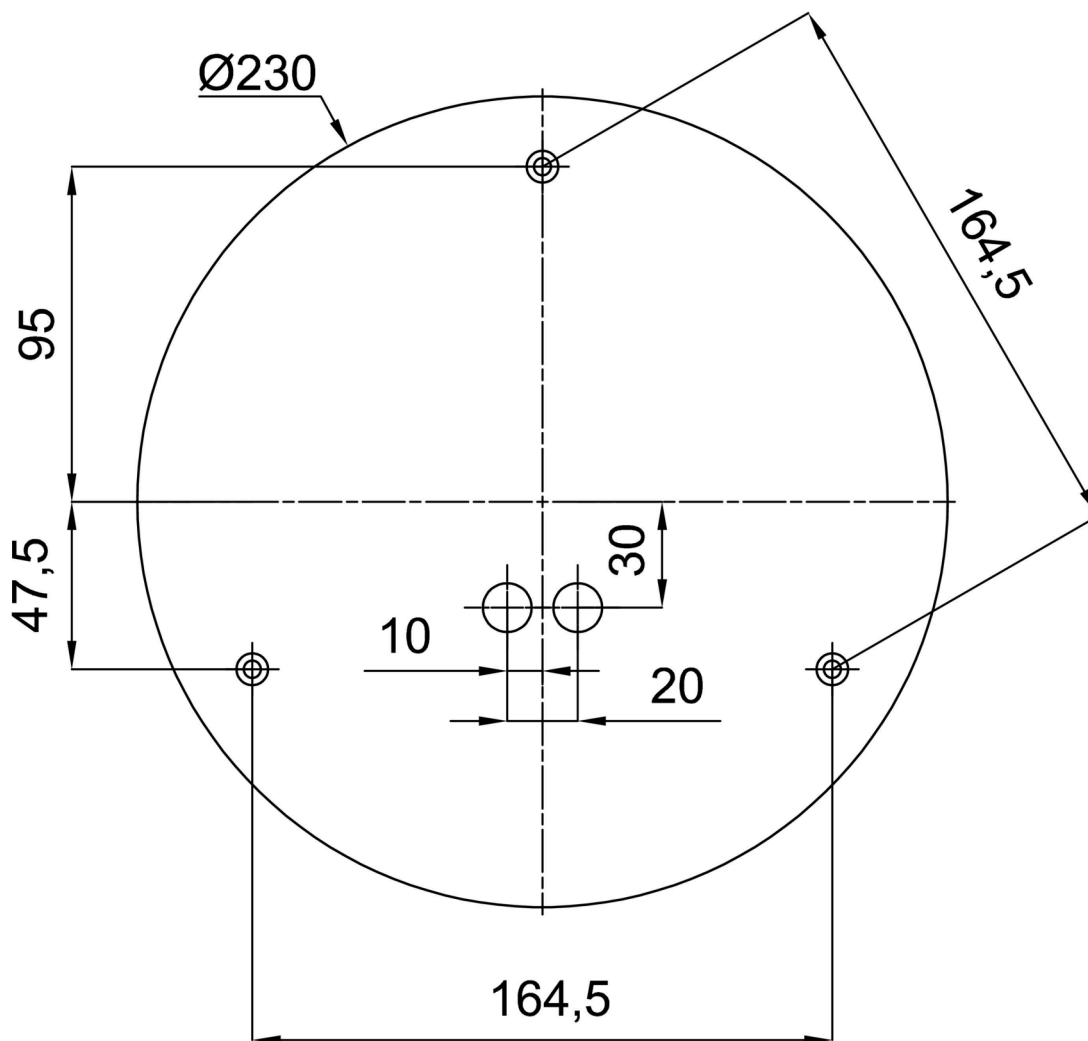

TECHNICAL SHEET

Rated life time LED L80/B10	100000 hours
CRI	Ra80
MacAdam	3
Blue light hazard	Risk group 0

Eulum data for calculation programs are available at www.osmont.cz.

Logistic

EAN	8591728062293
Weight NTTO	5.8 Kg
Weight BTTO	7.32 Kg
Number of cartons	2 pcs
Package volume	0.148 m³
Package 1 width	0.52 m
Package 1 length	0.52 m
Package 1 height	0.53 m
Warranty*	60 months

*The warranty for the batteries is valid for 12 months from the date of purchase.

Installation dimensions: