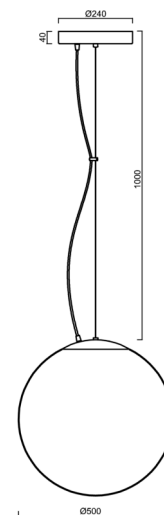

ADRIA L4 HP

LED-5L08E950ZL11/098/L100 NK3HST B 4K##

WWW.OSMONT.CZ

ADRIA L4 HP

Product code: ADR62855

Type: LED-5L08E950ZL11/098/L100 NK3HST B 4K##

Short description of the luminaire: White colour | pendant LED light with emergency backup combined (with Self-test) | TRIPLEX OPAL hand blown glass shade| steel wire pendant (with supply cable) 100 cm |

Technical

Types of luminaires	Emergency combined SELFTEST
Mounting type	Suspended - wire
Base material	steel
Shade material	three-layer glass TRIPLEX OPAL
Base color	white Ra9003
Shade color	white
Holding the shade	steel holder
Mounting location	ceiling
Width	500 mm
Length	500 mm
Height	500 mm
Hinge length	1000 mm
mounting holes (diameter)	3xØ5mm
Cable entrance	2xØ16mm
Energy Class	D
Impact strength	IK01
Operating temperature	from -20°C to +30°C