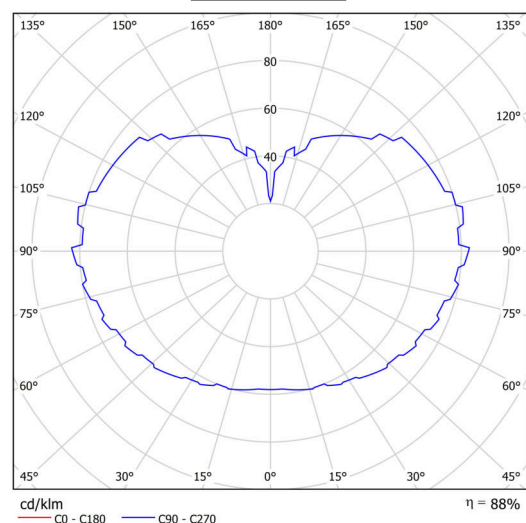

Technical

Types of luminaires	Emergency combined SELFTEST
Mounting type	Suspended - wire
Base material	steel
Shade material	three-layer glass TRIPLEX OPAL
Base color	white Ra9003
Shade color	white
Holding the shade	steel holder
Mounting location	ceiling
Width	500 mm
Length	500 mm
Height	500 mm
Hinge length	1000 mm
mounting holes (diameter)	3xØ5mm
Cable entrance	2xØ16mm
Energy Class	D
Impact strength	IK01
Operating temperature	from -20°C to +30°C

Electric

Power consumption	59 W
Ingress Protection	IP40
Socket	LED modul
Battery type	LiFePO4
Emergency time	3 hours
SELFTEST	yes
terminal block	snap terminal block

Luminous

Lum. flux of luminaire	8450 lm
Lum. flux of light source	9600 lm
Lum. flux of light source in emergency mode	200 lm
Temperature	4000 K
Rated life time LED L80/B10	100000 hours
CRI	Ra80
MacAdam	3
Blue light hazard	Risk group 0