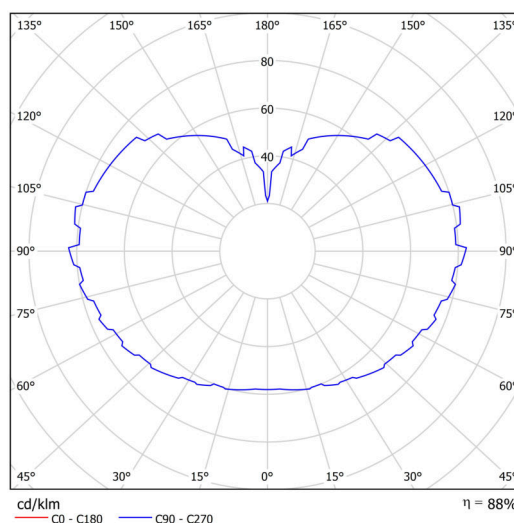

Luminous

Lum. flux of luminaire	8450 lm
Lum. flux of light source	9600 lm
Luminaire efficacy	143 lm/W
Temperature	4000 K
Rated life time LED L80/B10	100000 hours
CRI	Ra80
MacAdam	3
Blue light hazard	Risk group 0