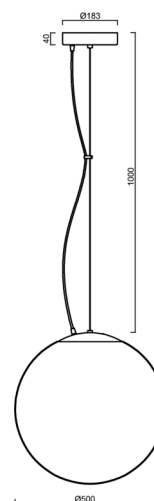

ADRIA L4 HP

LED-5L08E950ZL11/098/L100 MS 4K##

WWW.OSMONT.CZ

ADRIA L4 HP

Product code: ADR62678

Type: LED-5L08E950ZL11/098/L100 MS 4K##

Short description of the luminaire: Brass polished | pendant high-power LED light ON/OFF | TRIPLEX OPAL hand blown glass shade | steel wire pendant (with supply cable) 100 cm |

Technical

Types of luminaires	Classic on/off
Mounting type	Suspended - wire
Base material	brass
Shade material	three-layer glass TRIPLEX OPAL
Base color	polished brass
Shade color	white
Holding the shade	steel holder
Mounting location	ceiling
Width	500 mm
Length	500 mm
Height	500 mm
Diameter	Ø 500 mm
Hinge length	1000 mm
mounting holes (diameter)	3xØ5mm
Cable entrance	2xØ16mm
Energy Class	D
Impact strength	IK01
Operating temperature	from -20°C to +30°C