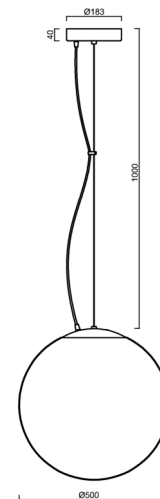

ADRIA L4 HP

LED-5L08E950ZL11/098/L100 C DALI 4K##

WWW.OSMONT.CZ

ADRIA L4 HP

Product code: ADR62676

Type: LED-5L08E950ZL11/098/L100 C DALI 4K##

Short description of the luminaire: Black colour | pendant high-power LED light DALI | TRIPLEX OPAL hand blown glass shade | steel wire pendant (with supply cable) 100 cm |

Technical

Types of luminaires	Dimmable
Mounting type	Suspended - wire
Base material	steel
Shade material	three-layer glass TRIPLEX OPAL
Base color	black Ral9005
Shade color	white
Holding the shade	steel holder
Mounting location	ceiling
Width	500 mm
Length	500 mm
Height	500 mm
Diameter	Ø 500 mm
Hinge length	1000 mm
mounting holes (diameter)	3xØ5mm
Cable entrance	2xØ16mm
Energy Class	D
Impact strength	IK01
Operating temperature	from -20°C to +30°C