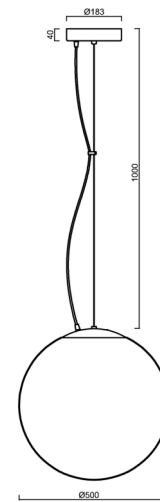

ADRIA L4 HP

LED-5L08E950ZL11/098/L100 C 4K##

WWW.OSMONT.CZ

ADRIA L4 HP

Product code: ADR62674

Type: LED-5L08E950ZL11/098/L100 C 4K##

Short description of the luminaire: Black colour | pendant high-power LED light ON/OFF | TRIPLEX OPAL hand blown glass shade | steel wire pendant (with supply cable) 100 cm |

Technical

Types of luminaires	Classic on/off
Mounting type	Suspended - wire
Base material	steel
Shade material	three-layer glass TRIPLEX OPAL
Base color	black Ral9005
Shade color	white
Holding the shade	steel holder
Mounting location	ceiling
Width	500 mm
Length	500 mm
Height	500 mm
Diameter	ø 500 mm
Hinge length	1000 mm
mounting holes (diameter)	3x5mm
Cable entrance	2x16mm
Energy Class	D
Impact strength	IK01
Operating temperature	from -20°C to +30°C