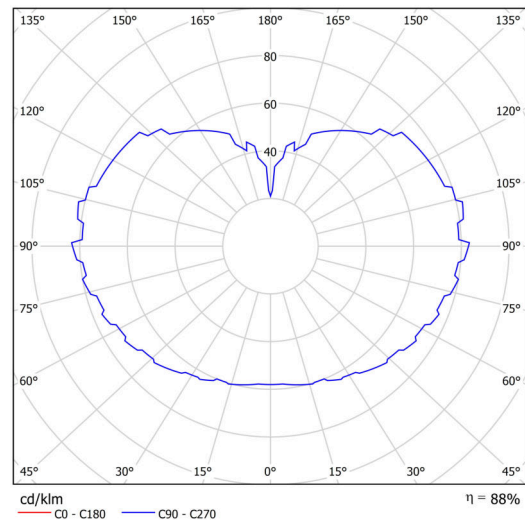

Technical

Types of luminaires	Classic on/off
Mounting type	Suspended - wire
Base material	steel
Shade material	three-layer glass TRIPLEX OPAL
Base color	black Ral9005
Shade color	white
Holding the shade	steel holder
Mounting location	ceiling
Width	500 mm
Length	500 mm
Height	500 mm
Diameter	ø 500 mm
Hinge length	1000 mm
mounting holes (diameter)	3x5mm
Cable entrance	2x16mm
Energy Class	D
Impact strength	IK01
Operating temperature	from -20°C to +30°C

Luminous

Lum. flux of luminaire	8450 lm
Lum. flux of light source	9600 lm
Luminaire efficacy	143 lm/W
Temperature	4000 K
Rated life time LED L80/B10	100000 hours
CRI	Ra80
MacAdam	3
Blue light hazard	Risk group 0