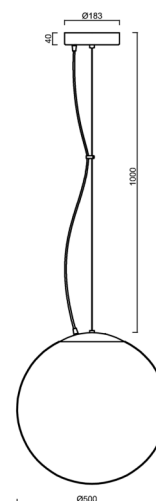

# ADRIA L4 HP

Product code: ADR62672

Type: LED-5L08E950ZL11/098/L100 B DALI 4K##

Short description of the luminaire: White colour | pendant high-power LED light DALI | TRIPLEX OPAL hand blown glass shade | steel wire pendant ( with supply cable) 100 cm |

## Technical

Types of luminaires	Dimmable
Mounting type	Suspended - wire
Base material	steel
Shade material	three-layer glass TRIPLEX OPAL
Base color	white Ral9003
Shade color	white
Holding the shade	steel holder
Mounting location	ceiling
Width	500 mm
Length	500 mm
Height	500 mm
Diameter	Ø 500 mm
Hinge length	1000 mm
mounting holes (diameter)	3xØ5mm
Cable entrance	2xØ16mm
Energy Class	D
Impact strength	IK01
Operating temperature	from -20°C to +30°C