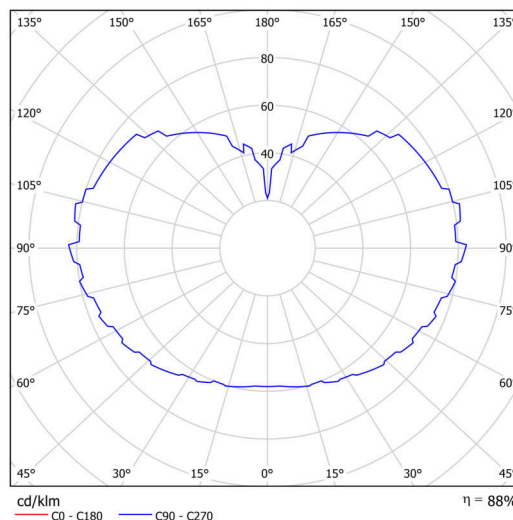

Luminous

Lum. flux of luminaire	8450 lm
Lum. flux of light source	9600 lm
Luminaire efficacy	143 lm/W
Temperature	4000 K
Rated life time LED L80/B10	100000 hours
CRI	Ra80
MacAdam	3
Blue light hazard	Risk group 0