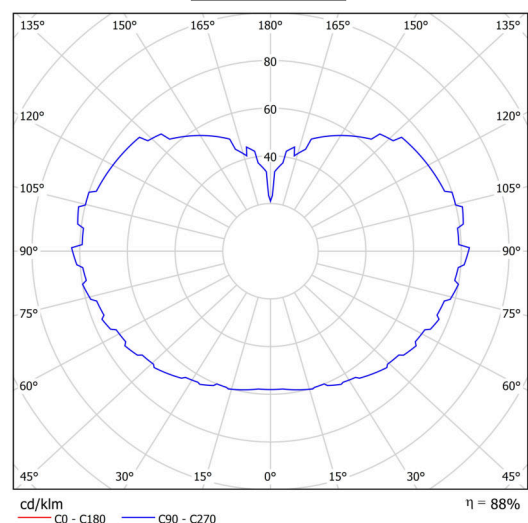

Technical

Types of luminaires	Emergency combined SELFTEST
Mounting type	Suspended - wire
Base material	brass
Shade material	three-layer glass TRIPLEX OPAL
Base color	polished brass
Shade color	white
Holding the shade	steel holder
Mounting location	ceiling
Width	500 mm
Length	500 mm
Height	500 mm
Hinge length	1000 mm
mounting holes (diameter)	3xØ5mm
Cable entrance	2xØ16mm
Energy Class	D
Impact strength	IK01
Operating temperature	from -20°C to +30°C

Electric

Power consumption	59 W
Ingress Protection	IP40
Socket	LED modul
Battery type	LiFePO4
Emergency time	3 hours
SELFTEST	yes
terminal block	snap terminal block

Luminous

Lum. flux of luminaire	8100 lm
Lum. flux of light source	9200 lm
Lum. flux of light source in emergency mode	200 lm
Temperature	3000 K
Rated life time LED L80/B10	100000 hours
CRI	Ra80
MacAdam	3
Blue light hazard	Risk group 0