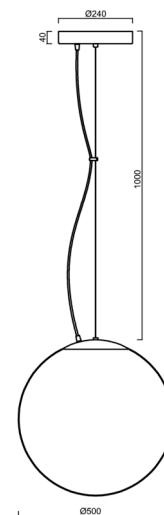

ADRIA L4 HP

LED-5L08E950ZL11/098/L100 NK3HST MS 3K##

WWW.OSMONT.CZ

ADRIA L4 HP

Product code: ADR62357

Type: LED-5L08E950ZL11/098/L100 NK3HST MS 3K##

Short description of the luminaire: Brass polished | pendant LED light with emergency backup combined (with Self-test) | TRIPLEX OPAL hand blown glass shade| steel wire pendant (with supply cable) 100 cm |

Technical

Types of luminaires	Emergency combined SELFTEST
Mounting type	Suspended - wire
Base material	brass
Shade material	three-layer glass TRIPLEX OPAL
Base color	polished brass
Shade color	white
Holding the shade	steel holder
Mounting location	ceiling
Width	500 mm
Length	500 mm
Height	500 mm
Hinge length	1000 mm
mounting holes (diameter)	3xØ5mm
Cable entrance	2xØ16mm
Energy Class	D
Impact strength	IK01
Operating temperature	from -20°C to +30°C