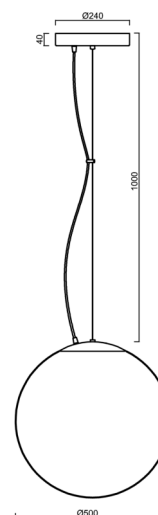

ADRIA L4 HP

LED-5L08E950ZL11/098/L100 NK3HST B 3K##

WWW.OSMONT.CZ

ADRIA L4 HP

Product code: ADR62355

Type: LED-5L08E950ZL11/098/L100 NK3HST B 3K##

Short description of the luminaire: White colour | pendant LED light with emergency backup combined (with Self-test) | TRIPLEX OPAL hand blown glass shade| steel wire pendant (with supply cable) 100 cm |

Technical

| | |
|---------------------------|--------------------------------|
| Types of luminaires | Emergency combined SELFTEST |
| Mounting type | Suspended - wire |
| Base material | steel |
| Shade material | three-layer glass TRIPLEX OPAL |
| Base color | white Ra9003 |
| Shade color | white |
| Holding the shade | steel holder |
| Mounting location | ceiling |
| Width | 500 mm |
| Length | 500 mm |
| Height | 500 mm |
| Hinge length | 1000 mm |
| mounting holes (diameter) | 3xØ5mm |
| Cable entrance | 2xØ16mm |
| Energy Class | D |
| Impact strength | IK01 |
| Operating temperature | from -20°C to +30°C |