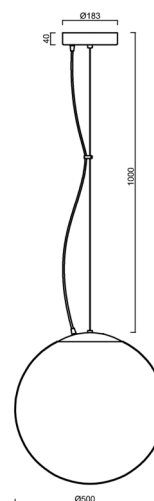

## **ADRIA L4 HP**

---

LED-5L08E950ZL11/098/L100 C 3K##

[WWW.OSMONT.CZ](http://WWW.OSMONT.CZ)

# ADRIA L4 HP

Product code: ADR62174

Type: LED-5L08E950ZL11/098/L100 C 3K##

Short description of the luminaire: Black colour | pendant high-power LED light ON/OFF | TRIPLEX OPAL hand blown glass shade | steel wire pendant ( with supply cable) 100 cm |

## Technical

Types of luminaires	Classic on/off
Mounting type	Suspended - wire
Base material	steel
Shade material	three-layer glass TRIPLEX OPAL
Base color	black Ral9005
Shade color	white
Holding the shade	steel holder
Mounting location	ceiling
Width	500 mm
Length	500 mm
Height	500 mm
Diameter	Ø 500 mm
Hinge length	1000 mm
mounting holes (diameter)	3xØ5mm
Cable entrance	2xØ16mm
Energy Class	D
Impact strength	IK01
Operating temperature	from -20°C to +30°C