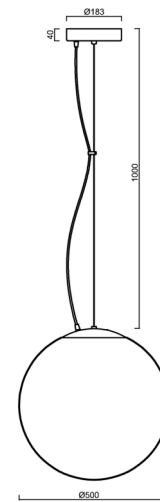

## **ADRIA L4 HP**

---

LED-5L08E950ZL11/098/L100 B DALI 3K##

[WWW.OSMONT.CZ](http://WWW.OSMONT.CZ)

# ADRIA L4 HP

Product code: ADR62172

Type: LED-5L08E950ZL11/098/L100 B DALI 3K##

Short description of the luminaire: White colour | pendant high-power LED light DALI | TRIPLEX OPAL hand blown glass shade | steel wire pendant ( with supply cable) 100 cm |

## Technical

Types of luminaires	Dimmable
Mounting type	Suspended - wire
Base material	steel
Shade material	three-layer glass TRIPLEX OPAL
Base color	white Ral9003
Shade color	white
Holding the shade	steel holder
Mounting location	ceiling
Width	500 mm
Length	500 mm
Height	500 mm
Diameter	Ø 500 mm
Hinge length	1000 mm
mounting holes (diameter)	3xØ5mm
Cable entrance	2xØ16mm
Energy Class	D
Impact strength	IK01
Operating temperature	from -20°C to +30°C