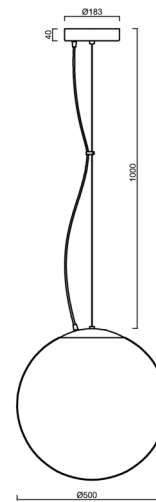

## **ADRIA L4 HP**

---

LED-5L08E950ZL11/098/L100 B 3K##

[WWW.OSMONT.CZ](http://WWW.OSMONT.CZ)

# ADRIA L4 HP

Product code: ADR62170

Type: LED-5L08E950ZL11/098/L100 B 3K##

Short description of the luminaire: White colour | pendant high-power LED light ON/OFF | TRIPLEX OPAL hand blown glass shade | steel wire pendant ( with supply cable) 100 cm |

## Technical

Types of luminaires	Classic on/off
Mounting type	Suspended - wire
Base material	steel
Shade material	three-layer glass TRIPLEX OPAL
Base color	white Ral9003
Shade color	white
Holding the shade	steel holder
Mounting location	ceiling
Width	500 mm
Length	500 mm
Height	500 mm
Diameter	∅ 500 mm
Hinge length	1000 mm
mounting holes (diameter)	3x∅5mm
Cable entrance	2x∅16mm
Energy Class	D
Impact strength	IK01
Operating temperature	from -20°C to +30°C