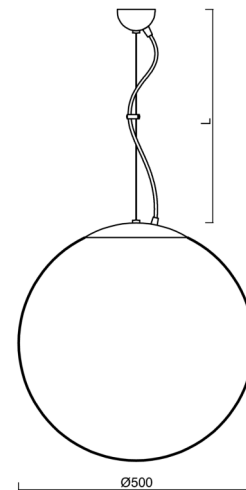

ADRIA L4

LED-5L07E900ZL11/098/L100 NK3HST MS 4K##

WWW.OSMONT.CZ

ADRIA L4

Product code: ADR62847

Type: LED-5L07E900ZL11/098/L100 NK3HST MS 4K##

Short description of the luminaire: Brass polished | pendant LED light with emergency backup combined (with Self-test) | TRIPLEX OPAL hand blown glass shade| steel wire pendant (with supply cable) 100 cm |

Technical

| | |
|---------------------------|--------------------------------|
| Types of luminaires | Emergency combined SELFTEST |
| Mounting type | Suspended - wire |
| Base material | brass |
| Shade material | three-layer glass TRIPLEX OPAL |
| Base color | polished brass |
| Shade color | white |
| Holding the shade | folding system |
| Mounting location | ceiling |
| Width | 500 mm |
| Length | 500 mm |
| Height | 500 mm |
| Hinge length | 1000 mm |
| mounting holes (diameter) | none |
| Cable entrance | none |
| Energy Class | D |
| Impact strength | IK01 |
| Operating temperature | from -20°C to +30°C |