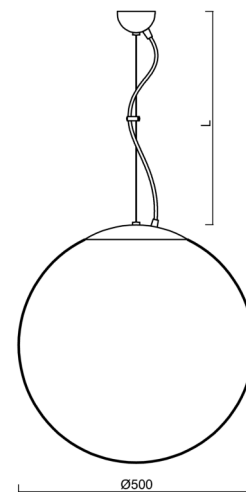

ADRIA L4

LED-5L07E900ZL11/098/L100 NK3HST C 4K##

WWW.OSMONT.CZ

ADRIA L4

Product code: ADR62846

Type: LED-5L07E900ZL11/098/L100 NK3HST C 4K##

Short description of the luminaire: Black colour | pendant LED light with emergency backup combined (with Self-test) | TRIPLEX OPAL hand blown glass shade| steel wire pendant (with supply cable) 100 cm |

Technical

Types of luminaires	Emergency combined SELFTEST
Mounting type	Suspended - wire
Base material	steel
Shade material	three-layer glass TRIPLEX OPAL
Base color	black Ral9005
Shade color	white
Holding the shade	folding system
Mounting location	ceiling
Width	500 mm
Length	500 mm
Height	500 mm
Hinge length	1000 mm
mounting holes (diameter)	none
Cable entrance	none
Energy Class	D
Impact strength	IK01
Operating temperature	from -20°C to +30°C