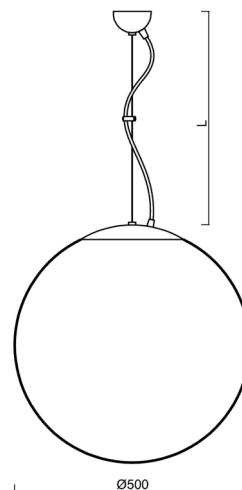

# ADRIA L4

Product code: ADR62845

Type: LED-5L07E900ZL11/098/L100 NK3HST B 4K##

Short description of the luminaire: White colour | pendant LED light with emergency backup combined ( with Self-test) | TRIPLEX OPAL hand blown glass shade| steel wire pendant ( with supply cable) 100 cm |

## Technical

Types of luminaires	Emergency combined SELFTEST
Mounting type	Suspended - wire
Base material	steel
Shade material	three-layer glass TRIPLEX OPAL
Base color	white Ra9003
Shade color	white
Holding the shade	folding system
Mounting location	ceiling
Width	500 mm
Length	500 mm
Height	500 mm
Hinge length	1000 mm
mounting holes (diameter)	none
Cable entrance	none
Energy Class	D
Impact strength	IK01
Operating temperature	from -20°C to +30°C