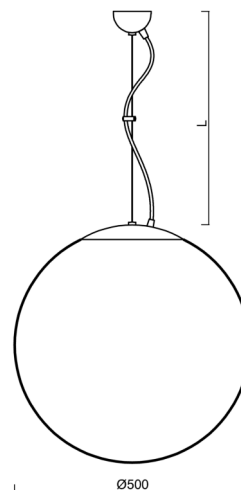

ADRIA L4

LED-5L07E900ZL11/098/L100 NK3HST NB 3K##

WWW.OSMONT.CZ

ADRIA L4

Product code: ADR62349

Type: LED-5L07E900ZL11/098/L100 NK3HST NB 3K##

Short description of the luminaire: Stainless steel brushed | pendant LED light with emergency backup combined (with Self-test) | TRIPLEX OPAL hand blown glass shade | steel wire pendant (with supply cable) 100 cm |

Technical

Types of luminaires	Emergency combined SELFTEST
Mounting type	Suspended - wire
Base material	stainless steel steel
Shade material	three-layer glass TRIPLEX OPAL
Base color	brushed stainless steel
Shade color	white
Holding the shade	folding system
Mounting location	ceiling
Width	500 mm
Length	500 mm
Height	500 mm
Hinge length	1000 mm
mounting holes (diameter)	none
Cable entrance	none
Energy Class	D
Impact strength	IK01
Operating temperature	from -20°C to +30°C