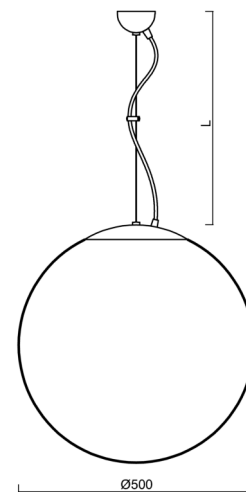

ADRIA L4

LED-5L07E900ZL11/098/L100 NK3HST MS 3K##

WWW.OSMONT.CZ

ADRIA L4

Product code: ADR62347

Type: LED-5L07E900ZL11/098/L100 NK3HST MS 3K##

Short description of the luminaire: Brass polished | pendant LED light with emergency backup combined (with Self-test) | TRIPLEX OPAL hand blown glass shade| steel wire pendant (with supply cable) 100 cm |

Technical

| | |
|---------------------------|--------------------------------|
| Types of luminaires | Emergency combined SELFTEST |
| Mounting type | Suspended - wire |
| Base material | brass |
| Shade material | three-layer glass TRIPLEX OPAL |
| Base color | polished brass |
| Shade color | white |
| Holding the shade | folding system |
| Mounting location | ceiling |
| Width | 500 mm |
| Length | 500 mm |
| Height | 500 mm |
| Hinge length | 1000 mm |
| mounting holes (diameter) | none |
| Cable entrance | none |
| Energy Class | D |
| Impact strength | IK01 |
| Operating temperature | from -20°C to +30°C |