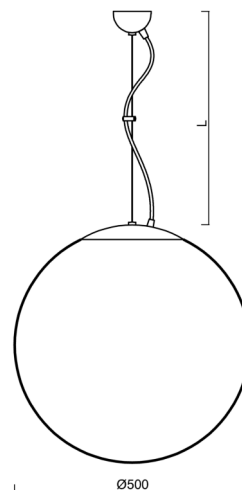

ADRIA L4

LED-5L07E900ZL11/098/L100 NK3HST C 3K##

WWW.OSMONT.CZ

ADRIA L4

Product code: ADR62346

Type: LED-5L07E900ZL11/098/L100 NK3HST C 3K##

Short description of the luminaire: Black colour | pendant LED light with emergency backup combined (with Self-test) | TRIPLEX OPAL hand blown glass shade| steel wire pendant (with supply cable) 100 cm |

Technical

Types of luminaires	Emergency combined SELFTEST
Mounting type	Suspended - wire
Base material	steel
Shade material	three-layer glass TRIPLEX OPAL
Base color	black Ral9005
Shade color	white
Holding the shade	folding system
Mounting location	ceiling
Width	500 mm
Length	500 mm
Height	500 mm
Hinge length	1000 mm
mounting holes (diameter)	none
Cable entrance	none
Energy Class	D
Impact strength	IK01
Operating temperature	from -20°C to +30°C