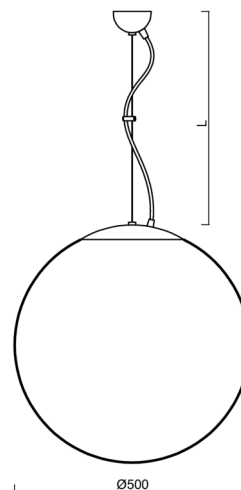

# ADRIA L4

Product code: ADR62345

Type: LED-5L07E900ZL11/098/L100 NK3HST B 3K##

Short description of the luminaire: White colour | pendant LED light with emergency backup combined ( with Self-test) | TRIPLEX OPAL hand blown glass shade| steel wire pendant ( with supply cable) 100 cm |

## Technical

Types of luminaires	Emergency combined SELFTEST
Mounting type	Suspended - wire
Base material	steel
Shade material	three-layer glass TRIPLEX OPAL
Base color	white Ra9003
Shade color	white
Holding the shade	folding system
Mounting location	ceiling
Width	500 mm
Length	500 mm
Height	500 mm
Hinge length	1000 mm
mounting holes (diameter)	none
Cable entrance	none
Energy Class	D
Impact strength	IK01
Operating temperature	from -20°C to +30°C