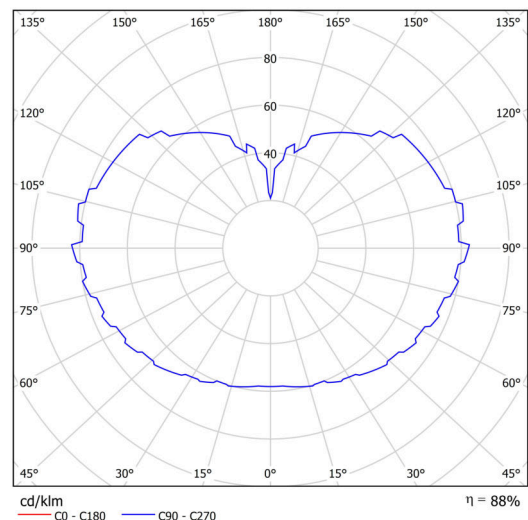

Technical

Types of luminaires	Dimmable
Mounting type	Suspended - wire
Base material	steel
Shade material	three-layer glass TRIPLEX OPAL
Base color	black Ral9005
Shade color	white
Holding the shade	steel holder
Mounting location	ceiling
Width	500 mm
Length	500 mm
Height	500 mm
Diameter	ø 500 mm
Hinge length	1000 mm
mounting holes (diameter)	none
Cable entrance	none
Energy Class	D
Impact strength	IK01
Operating temperature	from -20°C to +30°C

Luminous

Lum. flux of luminaire	6120 lm
Lum. flux of light source	6960 lm
Luminaire efficacy	149 lm/W
Temperature	4000 K
Rated life time LED L80/B10	100000 hours
CRI	Ra80
MacAdam	3
Blue light hazard	Risk group 0