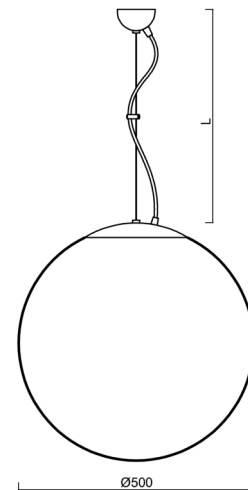

ADRIA L4

LED-5L07E900ZL11/098/L100 C DALI 4K##

WWW.OSMONT.CZ

ADRIA L4

Product code: ADR61832

Type: LED-5L07E900ZL11/098/L100 C DALI 4K##

Short description of the luminaire: Black colour | pendant LED light DALI | TRIPLEX OPAL hand blown glass shade| steel wire pendant (with supply cable) 100 cm |

Technical

Types of luminaires	Dimmable
Mounting type	Suspended - wire
Base material	steel
Shade material	three-layer glass TRIPLEX OPAL
Base color	black Ral9005
Shade color	white
Holding the shade	steel holder
Mounting location	ceiling
Width	500 mm
Length	500 mm
Height	500 mm
Diameter	ø 500 mm
Hinge length	1000 mm
mounting holes (diameter)	none
Cable entrance	none
Energy Class	D
Impact strength	IK01
Operating temperature	from -20°C to +30°C