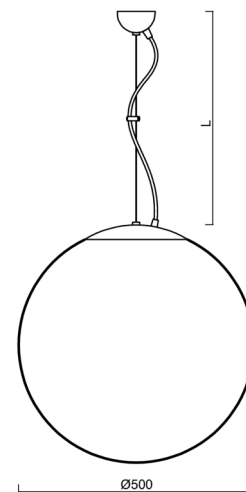

ADRIA L4

Product code: ADR45420

Type: ZL11/098/L100 NB**

Short description of the luminaire: Stainless brushed pendant E27 light ON/OFF with TRIPLEX OPAL glass shade.

Technical

Types of luminaires	Classic on/off
Mounting type	Suspended - wire
Base material	stainless steel steel
Shade material	three-layer glass TRIPLEX OPAL
Base color	brushed stainless steel
Shade color	white
Holding the shade	steel holder
Mounting location	ceiling
Width	500 mm
Length	500 mm
Height	500 mm
Diameter	ø 500 mm
Hinge length	1000 mm
mounting holes (diameter)	none
Installation wire (diameter)	none
Impact strength	IK01
Operating temperature	from -20°C to +30°C

Electric

Voltage type	AC
AC voltage	220 - 240 V
Power consumption	40 W
Ingress Protection	IP40
Socket	E27
terminal block	none

Luminous

Blue light hazard	Risk group 0

Eulum data for calculation programs are available at www.osmont.cz.