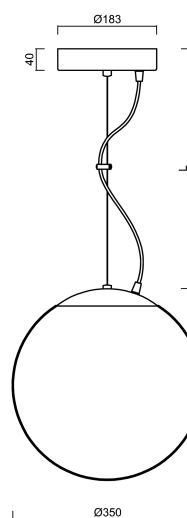

ADRIA L3A HP

Product code: ADR50363

Type: LED-5L06E900ZL11/097/L100 C 3K#

Short description of the luminaire: Black colour | pendant high-power LED light ON/OFF | TRIPLEX OPAL hand blown glass shade | steel wire pendant (with supply cable) 100 cm |

Technical data

Types of luminaires	Classic on/off
Mounting type	Suspended - wire
Base material	steel
Shade material	three-layer glass TRIPLEX OPAL
Base color	black Ral9005
Shade color	white
Holding the shade	steel holder
Mounting location	ceiling
Width	350 mm
Length	350 mm
Height	350 mm
Diameter	ø 350 mm
Suspension length	1000 mm
mounting holes (diameter)	none
Energy Class	D
Impact strength	IK01
Operating temperature	from -20°C to +30°C

Electrical data

Power consumption	43 W
Ingress Protection	IP40
Socket	LED modul
terminal block	none
Automatic circuit breaker type B10A	10 pcs
Automatic circuit breaker type B16A	16 pcs
Automatic circuit breaker type C10A	16 pcs
Automatic circuit breaker type C16A	26 pcs
Number of LED drivers	1

Luminous data

Lum. flux of luminaire	5630 lm
Lum. flux of light source	6400 lm
Luminaire efficacy	130 lm/W
Chromaticity temperature	3000 K
Rated life time LED L80/B10	100000 hours
CRI	Ra80
MacAdam	3
Blue light hazard	Risk group 0

Eulum data for calculation programs are available at

OSMONT, s.r.o.
HYBRÁLEC 129,
586 01 JIHLAVA, CZ