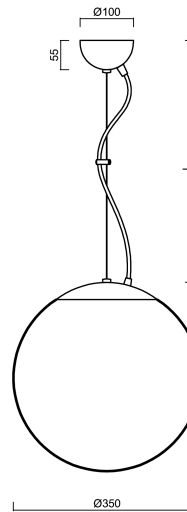

ADRIA L3A

Product code: ADR50855

Type: LED-5L06E550ZL11/097/L100 NB 4K#

Short description of the luminaire: Stainless steel brushed | pendant LED light ON/OFF | TRIPLEX OPAL hand blown glass shade | steel wire pendant (with supply cable) 100 cm |

Technical data

Types of luminaires	Classic on/off
Mounting type	Suspended - wire
Base material	stainless steel steel
Shade material	three-layer glass TRIPLEX OPAL
Base color	brushed stainless steel
Shade color	white
Holding the shade	steel holder
Mounting location	ceiling
Width	350 mm
Length	350 mm
Height	350 mm
Diameter	ø 350 mm
Suspension length	1000 mm
mounting holes (diameter)	none
Energy Class	D
Impact strength	IK01
Operating temperature	from -20°C to +30°C

Electrical data

Power consumption	26 W
Ingress Protection	IP40
Socket	LED modul
terminal block	none
Automatic circuit breaker type B10A	31 pcs
Automatic circuit breaker type B16A	50 pcs
Automatic circuit breaker type C10A	52 pcs
Automatic circuit breaker type C16A	85 pcs
Number of LED drivers	1

Luminous data

Lum. flux of luminaire	3750 lm
Lum. flux of light source	4260 lm
Luminaire efficacy	144 lm/W
Chromaticity temperature	4000 K
Rated life time LED L80/B10	100000 hours
CRI	Ra80
MacAdam	3
Blue light hazard	Risk group 0

Eulum data for calculation programs are available at

OSMONT, s.r.o.
HYBRÁLEC 129,
586 01 JIHLAVA, CZ