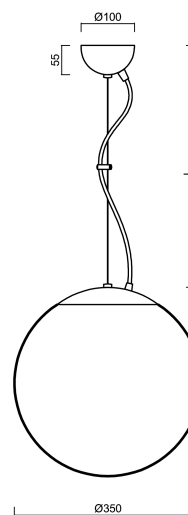

ADRIA L3A

Product code: ADR50851

Type: LED-5L06E550ZL11/097/L100 NL 4K#

Short description of the luminaire: Stainless steel polished | pendant LED light ON/OFF | TRIPLEX OPAL hand blown glass shade | steel wire pendant (with supply cable) 100 cm |

Technical data

Types of luminaires	Classic on/off
Mounting type	Suspended - wire
Base material	stainless steel steel
Shade material	three-layer glass TRIPLEX OPAL
Base color	polished stainless steel
Shade color	white
Holding the shade	steel holder
Mounting location	ceiling
Width	350 mm
Length	350 mm
Height	350 mm
Diameter	ø 350 mm
Suspension length	1000 mm
mounting holes (diameter)	none
Energy Class	D
Impact strength	IK01
Operating temperature	from -20°C to +30°C

Electrical data

Power consumption	26 W
Ingress Protection	IP40
Socket	LED modul
terminal block	none
Automatic circuit breaker type B10A	31 pcs
Automatic circuit breaker type B16A	50 pcs
Automatic circuit breaker type C10A	52 pcs
Automatic circuit breaker type C16A	85 pcs
Number of LED drivers	1

Luminous data

Lum. flux of luminaire	3750 lm
Lum. flux of light source	4260 lm
Luminaire efficacy	144 lm/W
Chromaticity temperature	4000 K
Rated life time LED L80/B10	100000 hours
CRI	Ra80
MacAdam	3
Blue light hazard	Risk group 0

Eulum data for calculation programs are available at

OSMONT, s.r.o.
HYBRÁLEC 129,
586 01 JIHLAVA, CZ