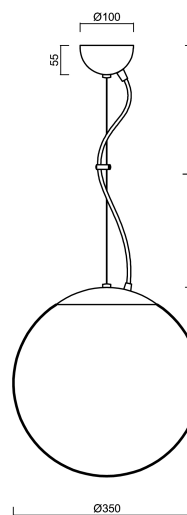

ADRIA L3A

Product code: ADR50848

Type: LED-5L06E550ZL11/097/L100 MS DALI 4K#

Short description of the luminaire: Brass polished | pendant LED light DALI | TRIPLEX OPAL hand blown glass shade| steel wire pendant (with supply cable) 100 cm |

Technical data

Types of luminaires	Dimmable
Mounting type	Suspended - wire
Base material	brass
Shade material	three-layer glass TRIPLEX OPAL
Base color	polished brass
Shade color	white
Holding the shade	steel holder
Mounting location	ceiling
Width	350 mm
Length	350 mm
Height	350 mm
Diameter	ø 350 mm
Suspension length	1000 mm
mounting holes (diameter)	none
Energy Class	D
Impact strength	IK01
Operating temperature	from -20°C to +30°C

Electrical data

Power consumption	26 W
Ingress Protection	IP40
Socket	LED modul
terminal block	none
Automatic circuit breaker type B10A	31 pcs
Automatic circuit breaker type B16A	50 pcs
Automatic circuit breaker type C10A	52 pcs
Automatic circuit breaker type C16A	85 pcs
Switching current	5 A / 50 µsec
Number of LED drivers	1

Luminous data

Lum. flux of luminaire	3750 lm
Lum. flux of light source	4260 lm
Luminaire efficacy	144 lm/W
Chromaticity temperature	4000 K
Rated life time LED L80/B10	100000 hours
CRI	Ra80
MacAdam	3
Blue light hazard	Risk group 0