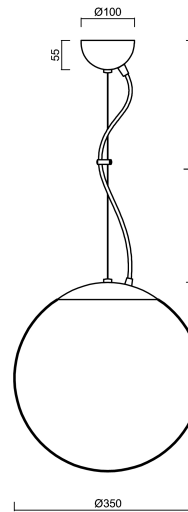

ADRIA L3A

Product code: ADR50847

Type: LED-5L06E550ZL11/097/L100 MS 4K#

Short description of the luminaire: Brass polished | pendant LED light ON/OFF | TRIPLEX OPAL hand blown glass shade| steel wire pendant (with supply cable) 100 cm |

Technical data

Types of luminaires	Classic on/off
Mounting type	Suspended - wire
Base material	brass
Shade material	three-layer glass TRIPLEX OPAL
Base color	polished brass
Shade color	white
Holding the shade	steel holder
Mounting location	ceiling
Width	350 mm
Length	350 mm
Height	350 mm
Diameter	ø 350 mm
Suspension length	1000 mm
mounting holes (diameter)	none
Energy Class	D
Impact strength	IK01
Operating temperature	from -20°C to +30°C

Electrical data

Power consumption	26 W
Ingress Protection	IP40
Socket	LED modul
terminal block	none
Automatic circuit breaker type B10A	31 pcs
Automatic circuit breaker type B16A	50 pcs
Automatic circuit breaker type C10A	52 pcs
Automatic circuit breaker type C16A	85 pcs
Number of LED drivers	1

Luminous data

Lum. flux of luminaire	3750 lm
Lum. flux of light source	4260 lm
Luminaire efficacy	144 lm/W
Chromaticity temperature	4000 K
Rated life time LED L80/B10	100000 hours
CRI	Ra80
MacAdam	3
Blue light hazard	Risk group 0

Eulum data for calculation programs are available at

OSMONT, s.r.o.
HYBRÁLEC 129,
586 01 JIHLAVA, CZ