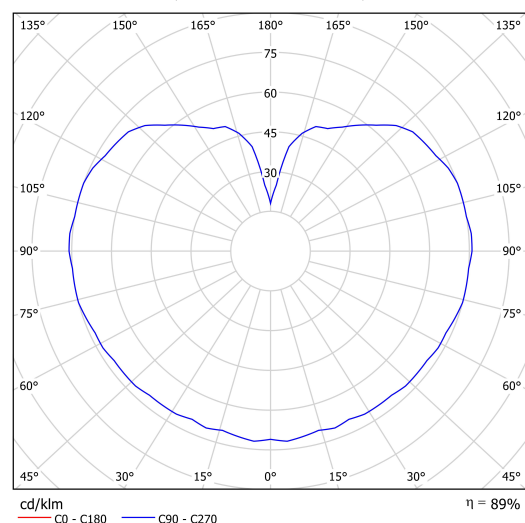

Technical data

Types of luminaires	Emergency combined SELFTEST
Mounting type	Suspended - wire
Base material	steel
Shade material	three-layer glass TRIPLEX OPAL
Base color	black Ral9005
Shade color	white
Holding the shade	steel holder
Mounting location	ceiling
Width	350 mm
Length	350 mm
Height	350 mm
Diameter	ø 350 mm
Suspension length	1000 mm
mounting holes (diameter)	none
Energy Class	D
Impact strength	IK01
Operating temperature	from +5°C to +30°C

Luminous data

Lum. flux of luminaire	3750 lm
Lum. flux of light source	4260 lm
Lum. flux of light source in emergency mode	200 lm
Luminaire efficacy	144 lm/W

TECHNICAL SHEET

Chromaticity temperature	4000 K
Rated life time LED L80/B10	100000 hours
CRI	Ra80
MacAdam	3
Blue light hazard	Risk group 0