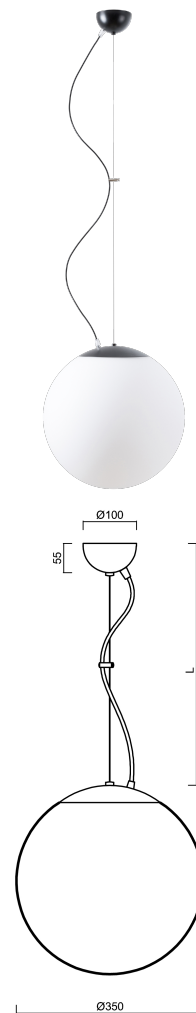

ADRIA L3A

LED-5L06E550ZL11/097/L100 NK3HST C 4K#

WWW.OSMONT.CZ

ADRIA L3A

Product code: ADR50846

Type: LED-5L06E550ZL11/097/L100 NK3HST C 4K#

Short description of the luminaire: Black colour | pendant LED light with emergency backup combined (with Self-test) | TRIPLEX OPAL hand blown glass shade| steel wire pendant (with supply cable) 100 cm |

Technical data

Types of luminaires	Emergency combined SELFTEST
Mounting type	Suspended - wire
Base material	steel
Shade material	three-layer glass TRIPLEX OPAL
Base color	black Ral9005
Shade color	white
Holding the shade	steel holder
Mounting location	ceiling
Width	350 mm
Length	350 mm
Height	350 mm
Diameter	ø 350 mm
Suspension length	1000 mm
mounting holes (diameter)	none
Energy Class	D
Impact strength	IK01
Operating temperature	from +5°C to +30°C

Additional assortment:

Lampshade

Product code	Name	Color	Picture	Drawing
20144	097	white	