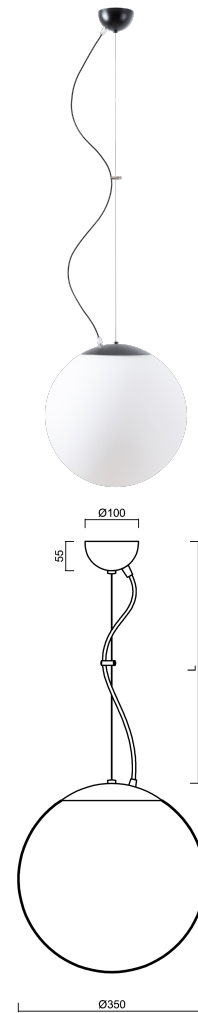

ADRIA L3A

Product code: ADR50845

Type: LED-5L06E550ZL11/097/L100 NK3H C 4K#

Short description of the luminaire: Black colour | pendant LED light with emergency backup combined | TRIPLEX OPAL hand blown glass shade| steel wire pendant (with supply cable) 100 cm |

Technical data

Types of luminaires	Emergency combined
Mounting type	Suspended - wire
Base material	steel
Shade material	three-layer glass TRIPLEX OPAL
Base color	black Ral9005
Shade color	white
Holding the shade	steel holder
Mounting location	ceiling
Width	350 mm
Length	350 mm
Height	350 mm
Diameter	ø 350 mm
Suspension length	1000 mm
mounting holes (diameter)	none
Energy Class	D
Impact strength	IK01
Operating temperature	from +5°C to +30°C

Electrical data

Power consumption	26 W
Ingress Protection	IP40
Socket	LED modul
Battery type	LiFePO4
Emergency time	3 hours
terminal block	none
Automatic circuit breaker type B10A	15 pcs
Automatic circuit breaker type B16A	25 pcs
Automatic circuit breaker type C10A	31 pcs
Automatic circuit breaker type C16A	48 pcs
Number of LED drivers	1

Luminous data

Lum. flux of luminaire	3750 lm
Lum. flux of light source	4260 lm
Lum. flux of light source in emergency mode	200 lm
Luminaire efficacy	144 lm/W
Chromaticity temperature	4000 K
Rated life time LED L80/B10	100000 hours