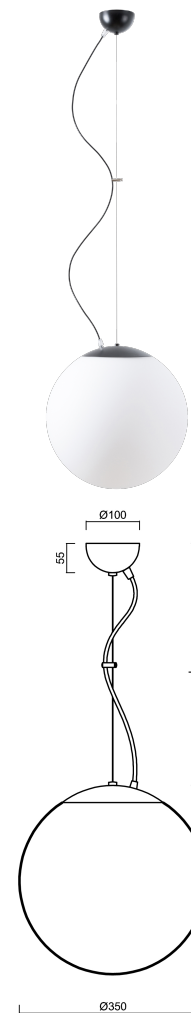

ADRIA L3A

Product code: ADR50843

Type: LED-5L06E550ZL11/097/L100 C 4K#

Short description of the luminaire: Black colour | pendant LED light ON/OFF | TRIPLEX OPAL hand blown glass shade| steel wire pendant (with supply cable) 100 cm |

Technical data

Types of luminaires	Classic on/off
Mounting type	Suspended - wire
Base material	steel
Shade material	three-layer glass TRIPLEX OPAL
Base color	black Ral9005
Shade color	white
Holding the shade	steel holder
Mounting location	ceiling
Width	350 mm
Length	350 mm
Height	350 mm
Diameter	ø 350 mm
Suspension length	1000 mm
mounting holes (diameter)	none
Energy Class	D
Impact strength	IK01
Operating temperature	from -20°C to +30°C

Electrical data

Power consumption	26 W
Ingress Protection	IP40
Socket	LED modul
terminal block	none
Automatic circuit breaker type B10A	31 pcs
Automatic circuit breaker type B16A	50 pcs
Automatic circuit breaker type C10A	52 pcs
Automatic circuit breaker type C16A	85 pcs
Number of LED drivers	1

Luminous data

Lum. flux of luminaire	3750 lm
Lum. flux of light source	4260 lm
Luminaire efficacy	144 lm/W
Chromaticity temperature	4000 K
Rated life time LED L80/B10	100000 hours
CRI	Ra80
MacAdam	3
Blue light hazard	Risk group 0

Eulum data for calculation programs are available at

OSMONT, s.r.o.
HYBRÁLEC 129,
586 01 JIHLAVA, CZ