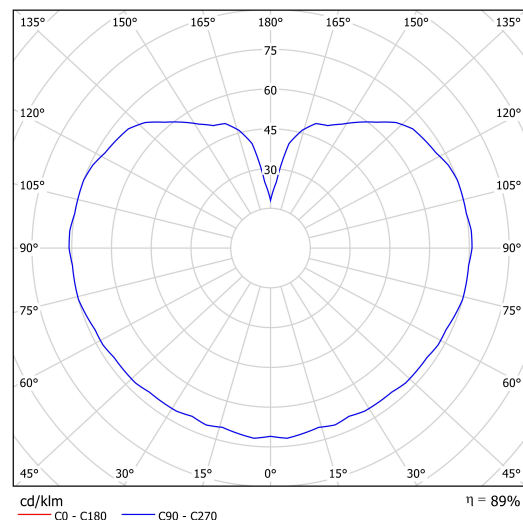

Technical data

Types of luminaires	Classic on/off
Mounting type	Suspended - wire
Base material	steel
Shade material	three-layer glass TRIPLEX OPAL
Base color	black Ral9005
Shade color	white
Holding the shade	steel holder
Mounting location	ceiling
Width	350 mm
Length	350 mm
Height	350 mm
Diameter	ø 350 mm
Suspension length	1000 mm
mounting holes (diameter)	none
Energy Class	D
Impact strength	IK01
Operating temperature	from -20°C to +30°C

Luminous data

Lum. flux of luminaire	3750 lm
Lum. flux of light source	4260 lm
Luminaire efficacy	144 lm/W
Chromaticity temperature	4000 K
Rated life time LED L80/B10	100000 hours
CRI	Ra80
MacAdam	3
Blue light hazard	Risk group 0