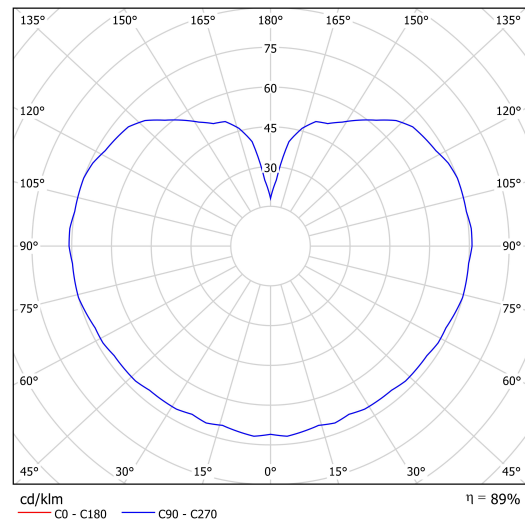

## Technical data

Types of luminaires	Classic on/off
Mounting type	Suspended - wire
Base material	steel
Shade material	three-layer glass TRIPLEX OPAL
Base color	white Ral9003
Shade color	white
Holding the shade	steel holder
Mounting location	ceiling
Width	350 mm
Length	350 mm
Height	350 mm
Diameter	ø 350 mm
Suspension length	1000 mm
mounting holes (diameter)	none
Energy Class	D
Impact strength	IK01
Operating temperature	from -20°C to +30°C

## Luminous data

Lum. flux of luminaire	3750 lm
Lum. flux of light source	4260 lm
Luminaire efficacy	144 lm/W
Chromaticity temperature	4000 K
Rated life time LED L80/B10	100000 hours
CRI	Ra80
MacAdam	3
Blue light hazard	Risk group 0