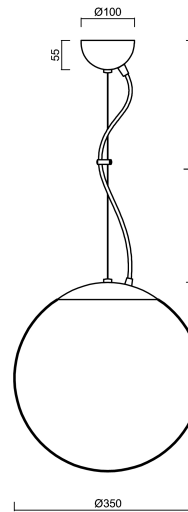

ADRIA L3A

Product code: ADR50839

Type: LED-5L06E550ZL11/097/L100 B 4K#

Short description of the luminaire: White colour | pendant LED light ON/OFF | TRIPLEX OPAL hand blown glass shade| steel wire pendant (with supply cable) 100 cm |

Technical data

Types of luminaires	Classic on/off
Mounting type	Suspended - wire
Base material	steel
Shade material	three-layer glass TRIPLEX OPAL
Base color	white Ral9003
Shade color	white
Holding the shade	steel holder
Mounting location	ceiling
Width	350 mm
Length	350 mm
Height	350 mm
Diameter	ø 350 mm
Suspension length	1000 mm
mounting holes (diameter)	none
Energy Class	D
Impact strength	IK01
Operating temperature	from -20°C to +30°C

Electrical data

Power consumption	26 W
Ingress Protection	IP40
Socket	LED modul
terminal block	none
Automatic circuit breaker type B10A	31 pcs
Automatic circuit breaker type B16A	50 pcs
Automatic circuit breaker type C10A	52 pcs
Automatic circuit breaker type C16A	85 pcs
Number of LED drivers	1

Luminous data

Lum. flux of luminaire	3750 lm
Lum. flux of light source	4260 lm
Luminaire efficacy	144 lm/W
Chromaticity temperature	4000 K
Rated life time LED L80/B10	100000 hours
CRI	Ra80
MacAdam	3
Blue light hazard	Risk group 0

Eulum data for calculation programs are available at

OSMONT, s.r.o.
HYBRÁLEC 129,
586 01 JIHLAVA, CZ