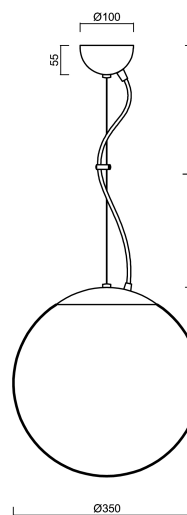

ADRIA L3A

Product code: ADR50348

Type: LED-5L06E550ZL11/097/L100 MS DALI 3K#

Short description of the luminaire: Brass polished | pendant LED light DALI | TRIPLEX OPAL hand blown glass shade| steel wire pendant (with supply cable) 100 cm |

Technical data

Types of luminaires	Dimmable
Mounting type	Suspended - wire
Base material	brass
Shade material	three-layer glass TRIPLEX OPAL
Base color	polished brass
Shade color	white
Holding the shade	steel holder
Mounting location	ceiling
Width	350 mm
Length	350 mm
Height	350 mm
Diameter	ø 350 mm
Suspension length	1000 mm
mounting holes (diameter)	none
Energy Class	D
Impact strength	IK01
Operating temperature	from -20°C to +30°C

Electrical data

Power consumption	26 W
Ingress Protection	IP40
Socket	LED modul
terminal block	none
Automatic circuit breaker type B10A	31 pcs
Automatic circuit breaker type B16A	50 pcs
Automatic circuit breaker type C10A	52 pcs
Automatic circuit breaker type C16A	85 pcs
Switching current	5 A / 50 µsec
Number of LED drivers	1

Luminous data

Lum. flux of luminaire	3590 lm
Lum. flux of light source	4080 lm
Luminaire efficacy	138 lm/W
Chromaticity temperature	3000 K
Rated life time LED L80/B10	100000 hours
CRI	Ra80
MacAdam	3
Blue light hazard	Risk group 0